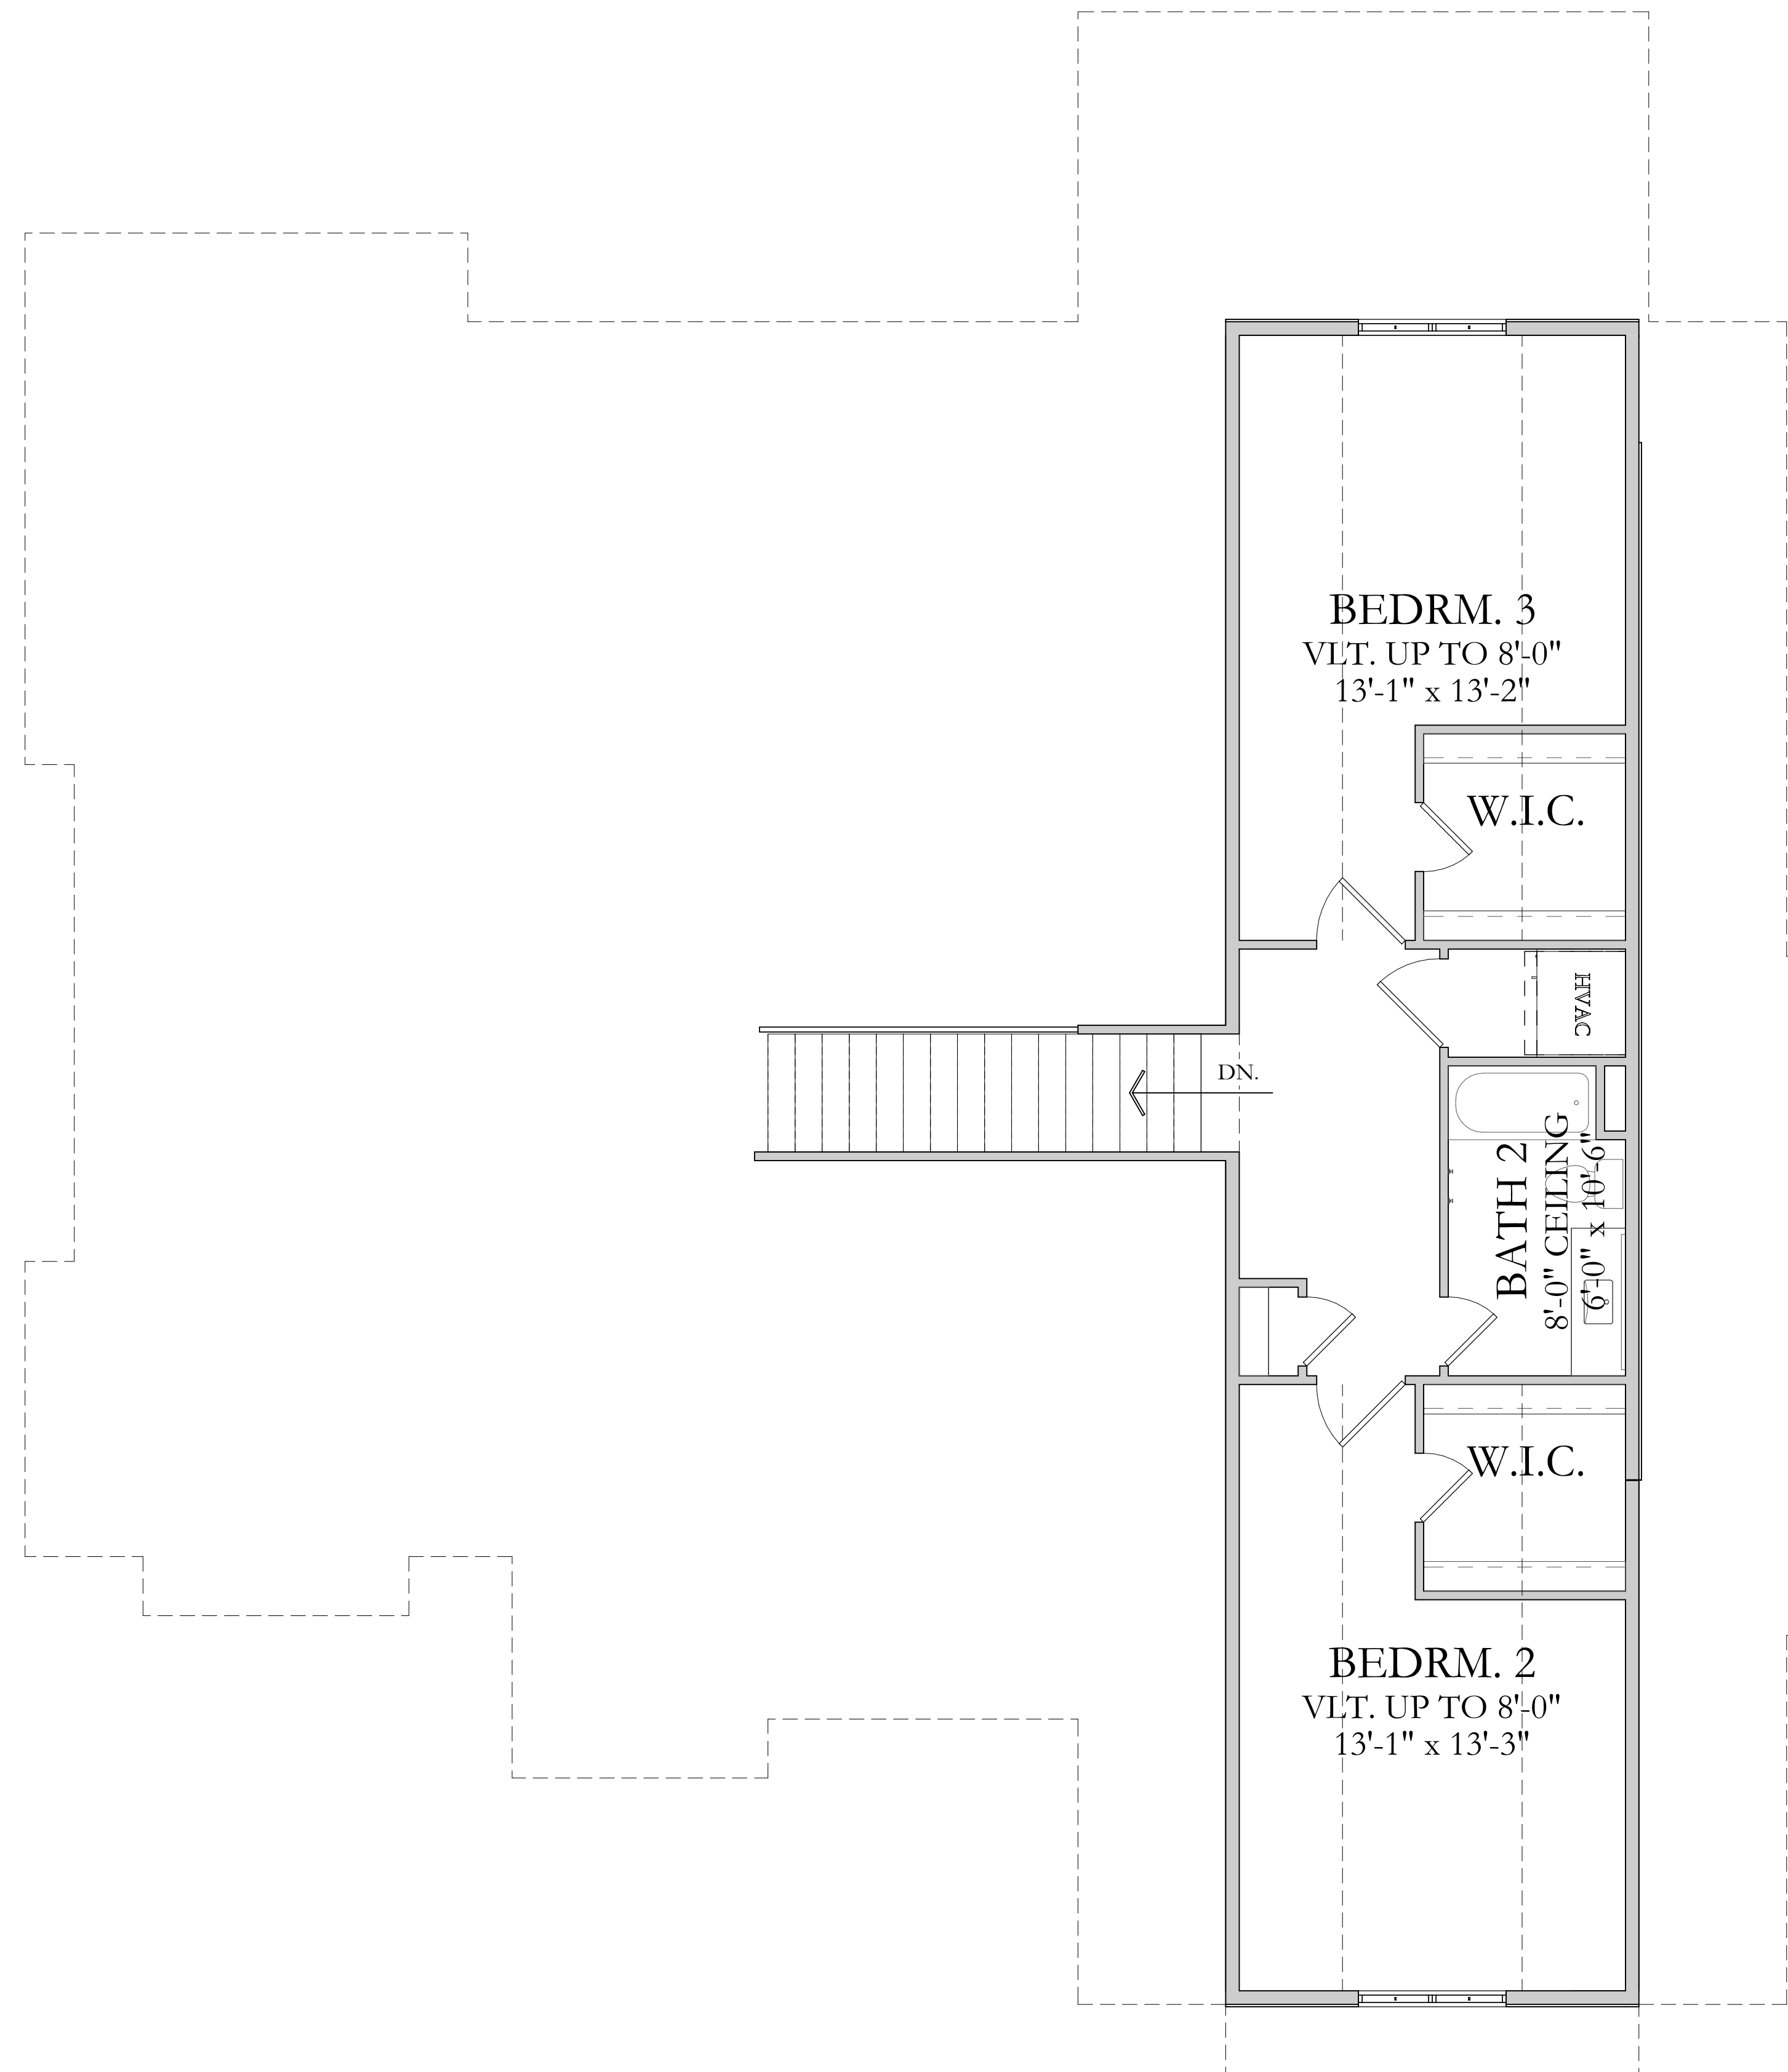

# Holly

Square Footage:	
BASEMENT:	2,383 SQFT
MAIN FLOOR:	2,329 SQFT
UPPER FLOOR:	871 SQFT
Total Square Footage:	
TOTAL FINISHED:	3,200 SQFT
TOTAL:	5,584 SQFT
WIDTH:	60'-8"
DEPTH:	70'-0" TO 77'-0"

Disclosure: Home SQFT--both finished and unfinished--are approximate and are subject to change. Please see sales agent for further information.