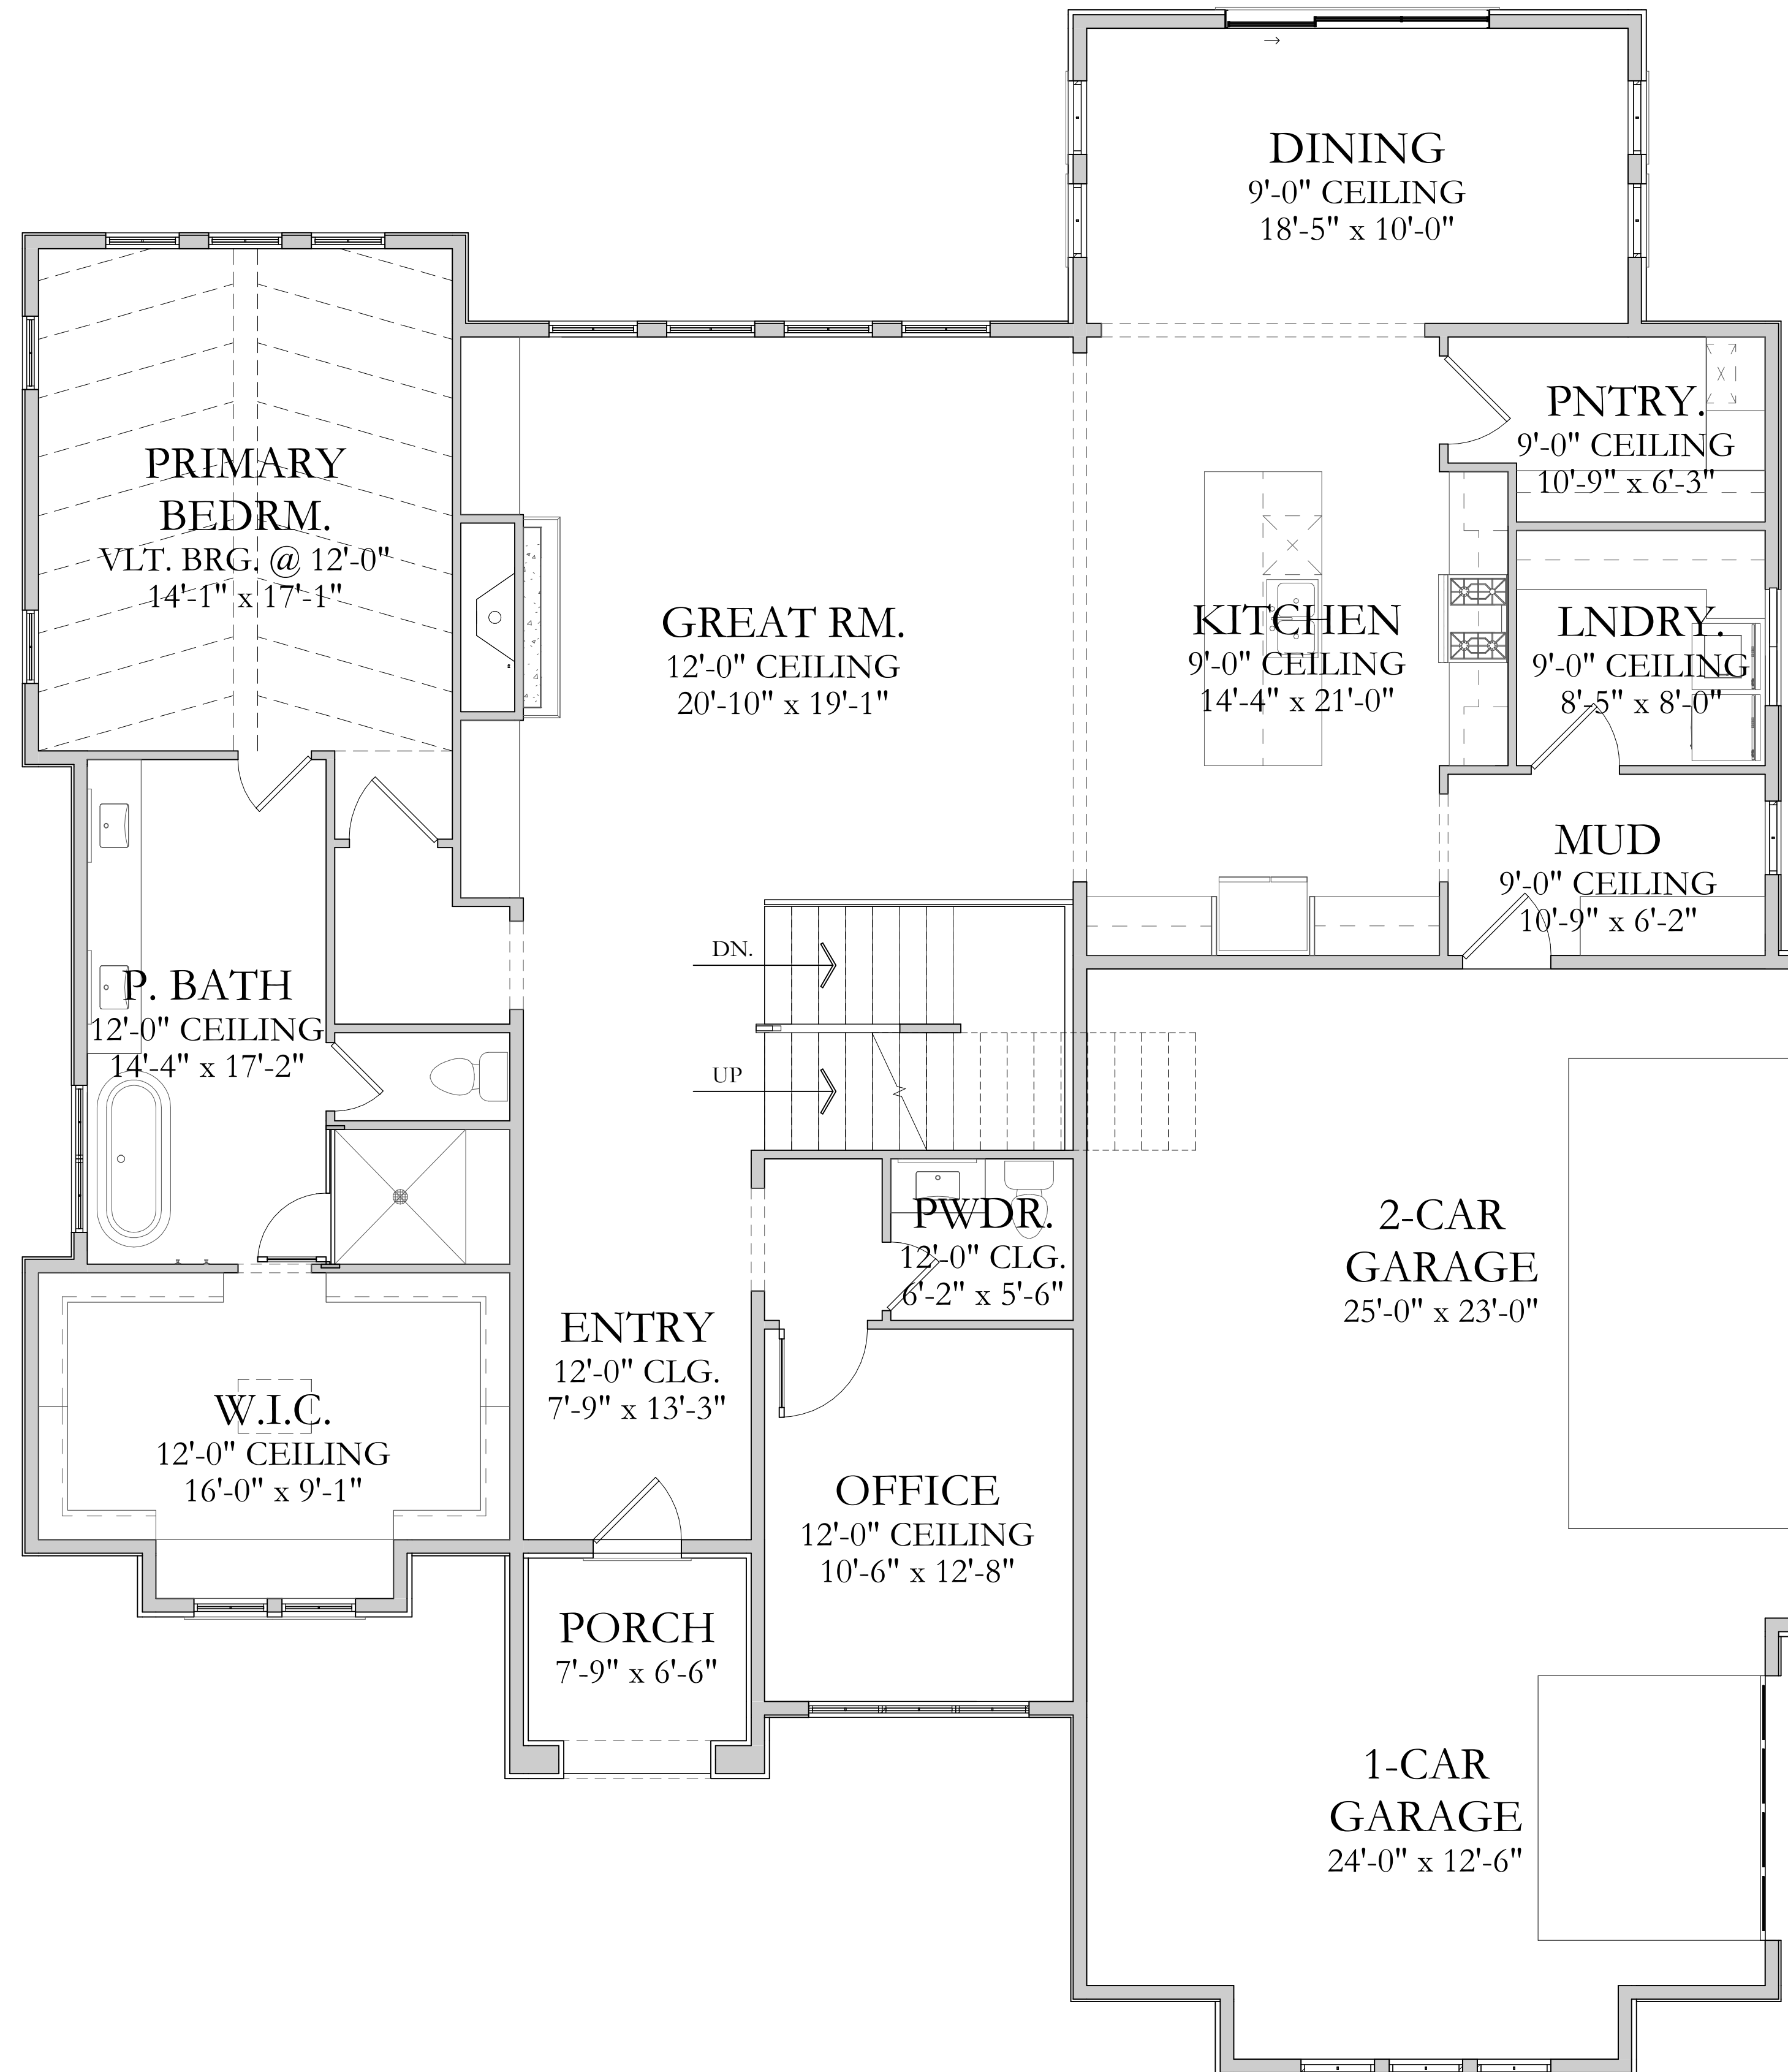

# Holly

### Square Footage:

BASEMENT:	2,383 SQFT
MAIN FLOOR:	2,329 SQFT
UPPER FLOOR:	871 SQFT

### Total Square Footage:

TOTAL FINISHED:	3,200 SQFT
TOTAL:	5,584 SQFT
WIDTH:	60'-8"
DEPTH:	70'-0" TO 77'-0"

Disclosure: Home SQFT--both finished and unfinished--are approximate and are subject to change. Please see sales agent for further information.