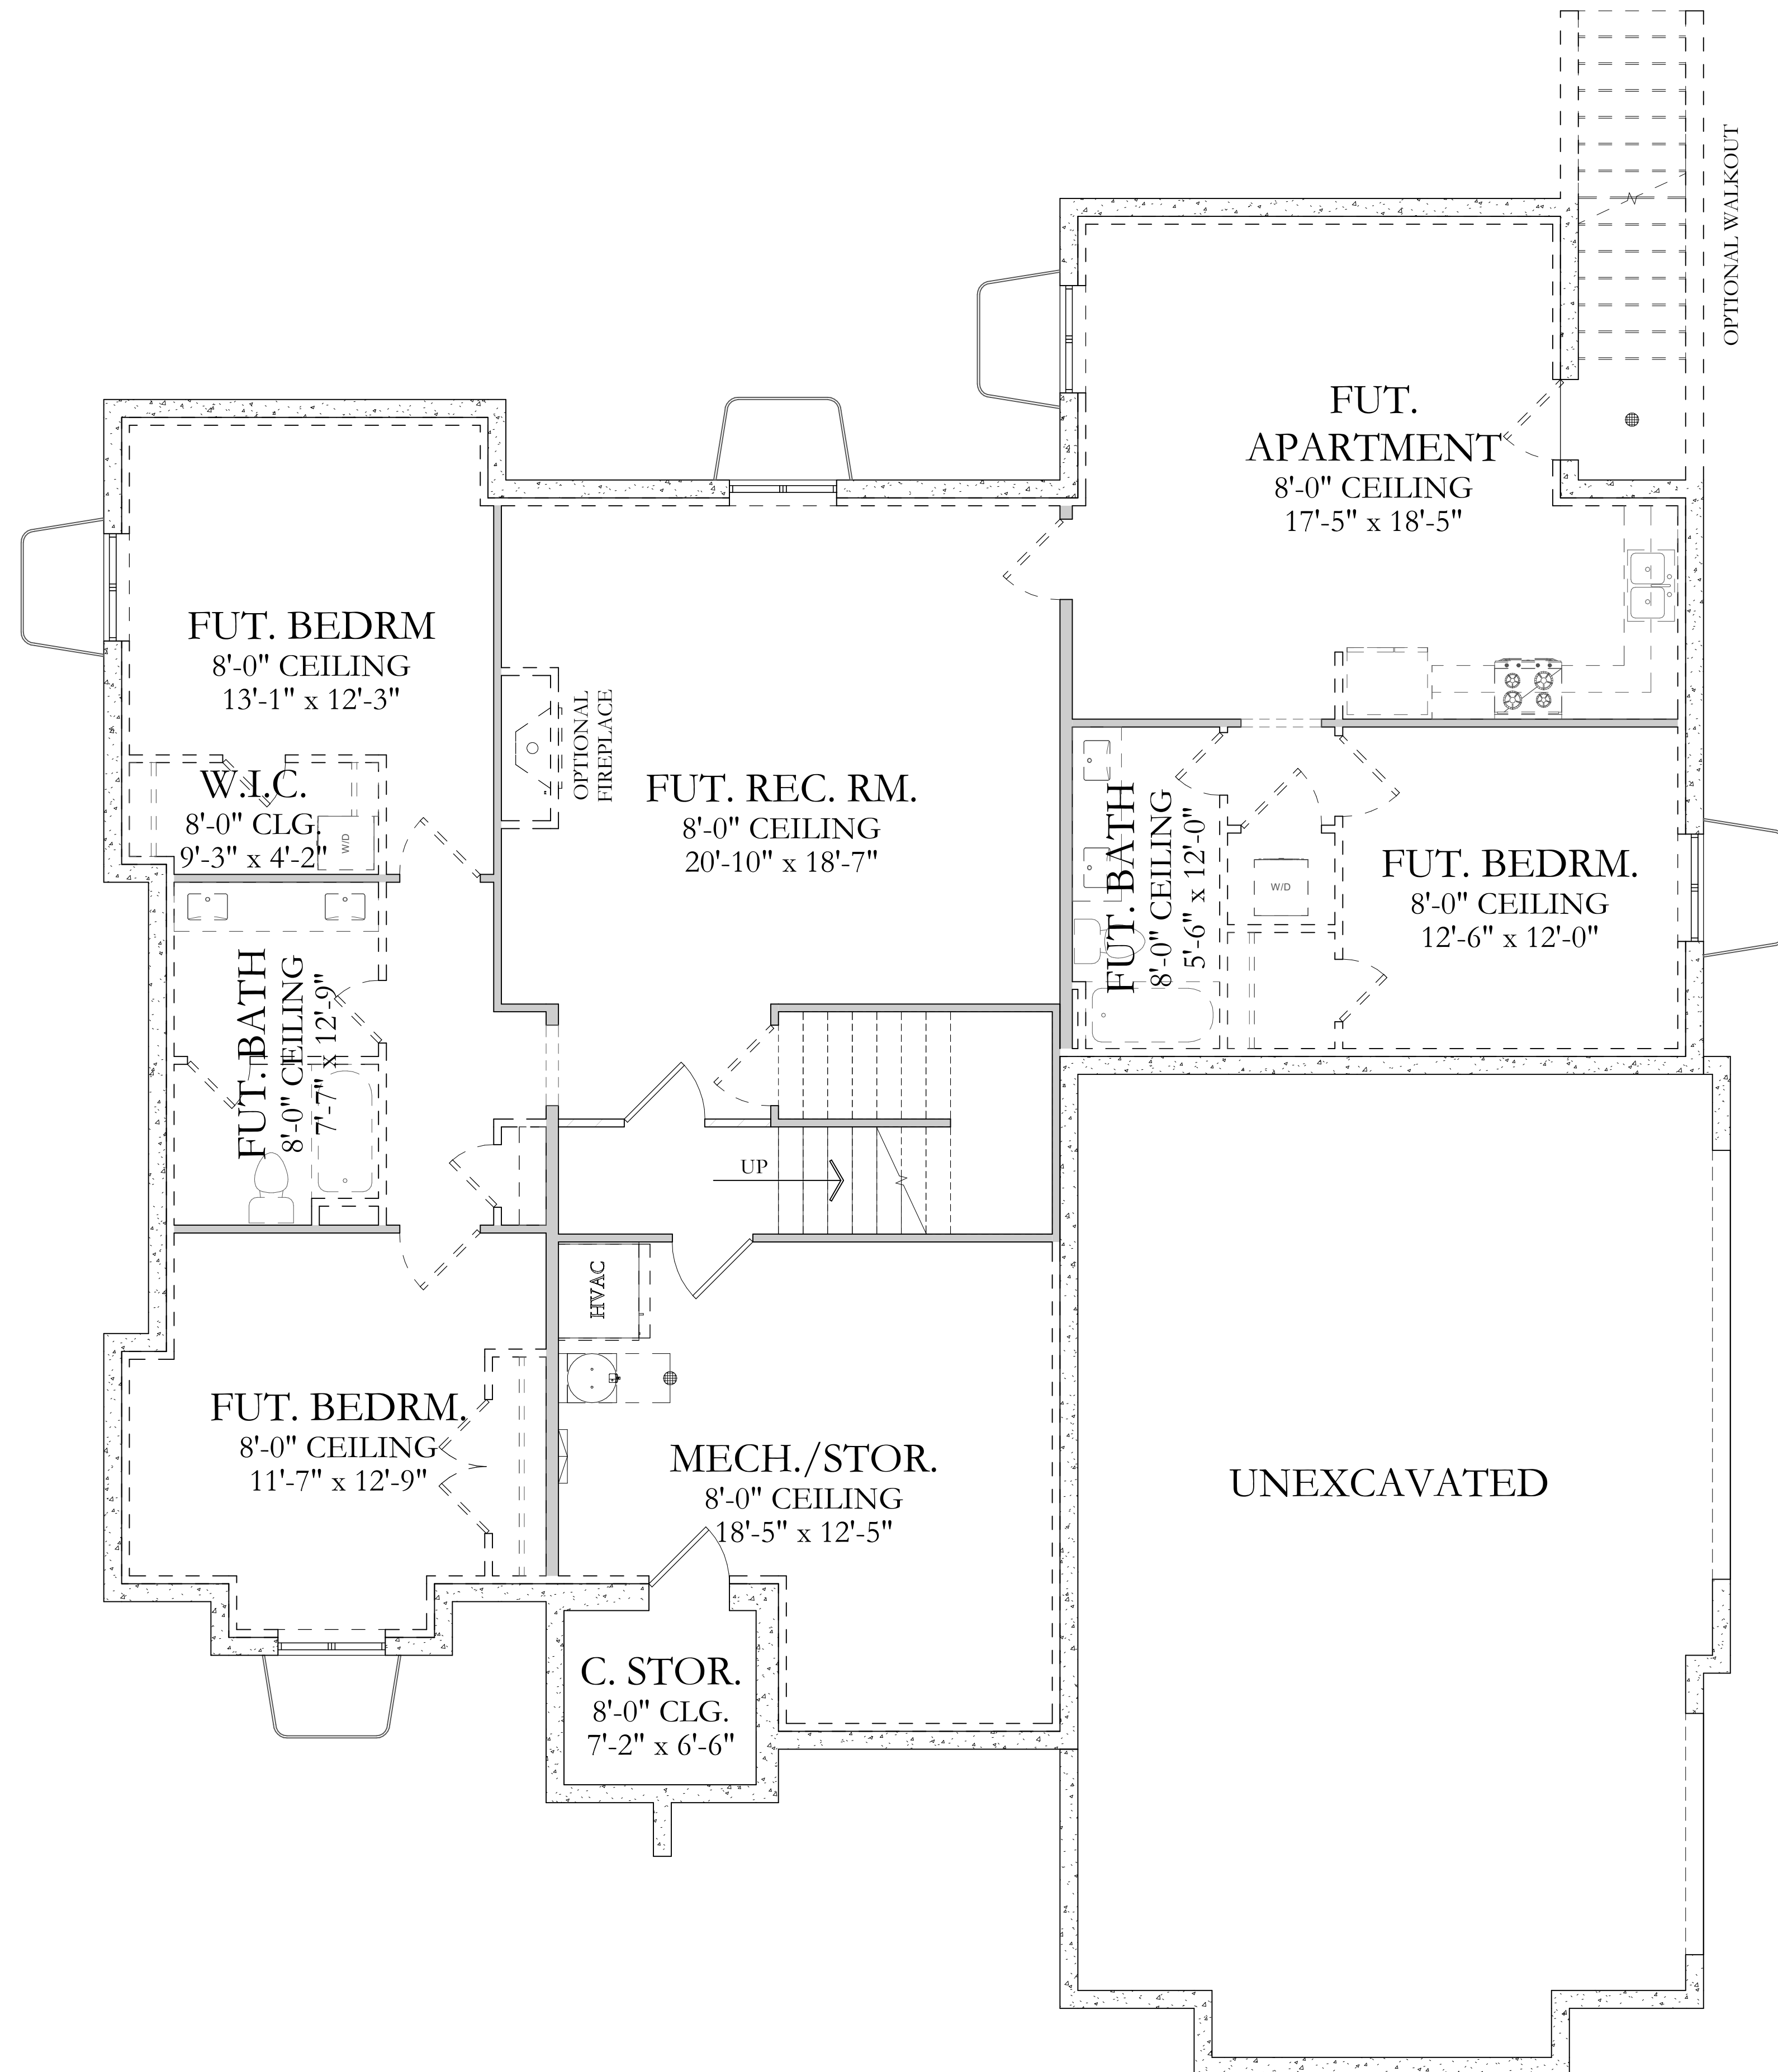

Holly

Square Footage:

| | |
|--------------|------------|
| BASEMENT: | 2,383 SQFT |
| MAIN FLOOR: | 2,329 SQFT |
| UPPER FLOOR: | 871 SQFT |

Total Square Footage:

| | |
|-----------------|------------------|
| TOTAL FINISHED: | 3,200 SQFT |
| TOTAL: | 5,584 SQFT |
| WIDTH: | 60'-8" |
| DEPTH: | 70'-0" TO 77'-0" |

Disclosure: Home SQFT--both finished and unfinished--are approximate and are subject to change. Please see sales agent for further information.