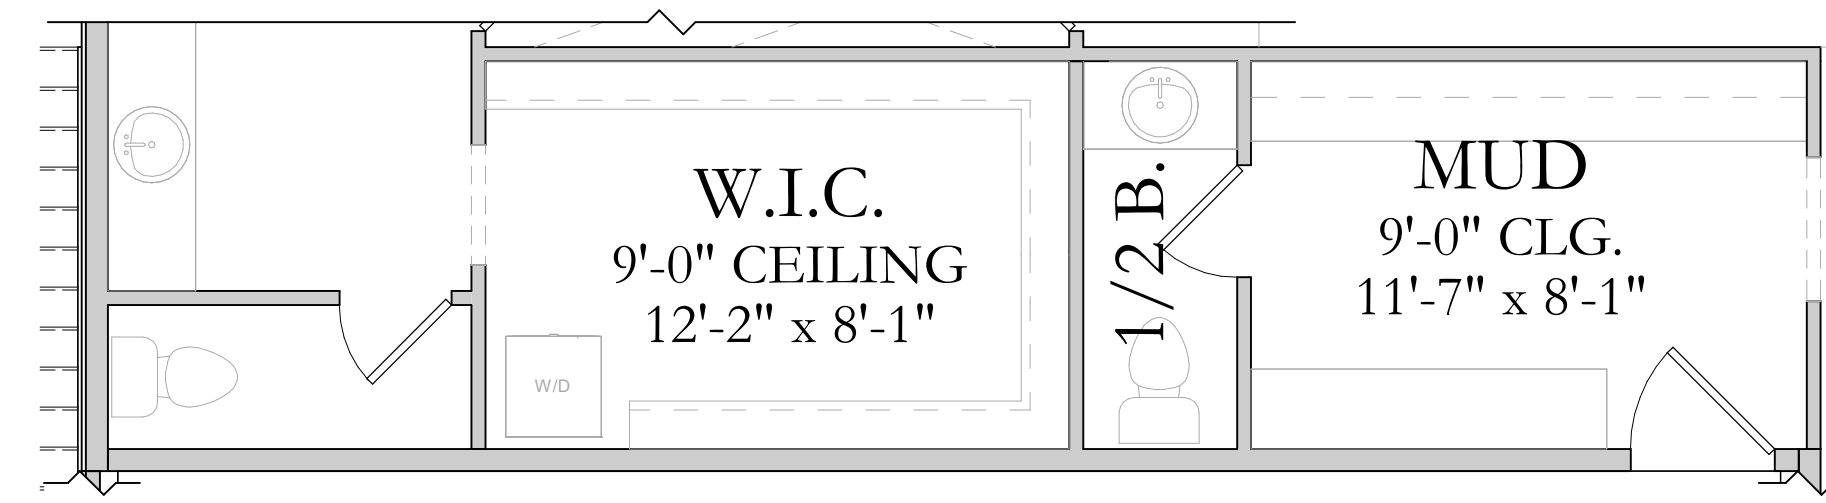

Annie

NO LAUNDRY ON MAIN

MAIN LEVEL

OPTIONAL 2'
KITCHEN POP-OUT
(ADDS 61 SQFT TO
MAIN)

Square Footage:

BASEMENT:	2041 - 2102 SQFT
MAIN FLOOR:	1995 - 2056 SQFT
UPPER FLOOR:	1329 - 1404 SQFT

Total Square Footage:

TOTAL FINISHED:	3320 - 3456 SQFT
TOTAL:	5365 - 5562 SQFT
WIDTH:	56'-0" TO 58'-0"
DEPTH:	54'-0" TO 56'-0"

Disclosure: Home SQFT--both finished and unfinished--are approximate and are subject to change. Please see sales agent for further information.