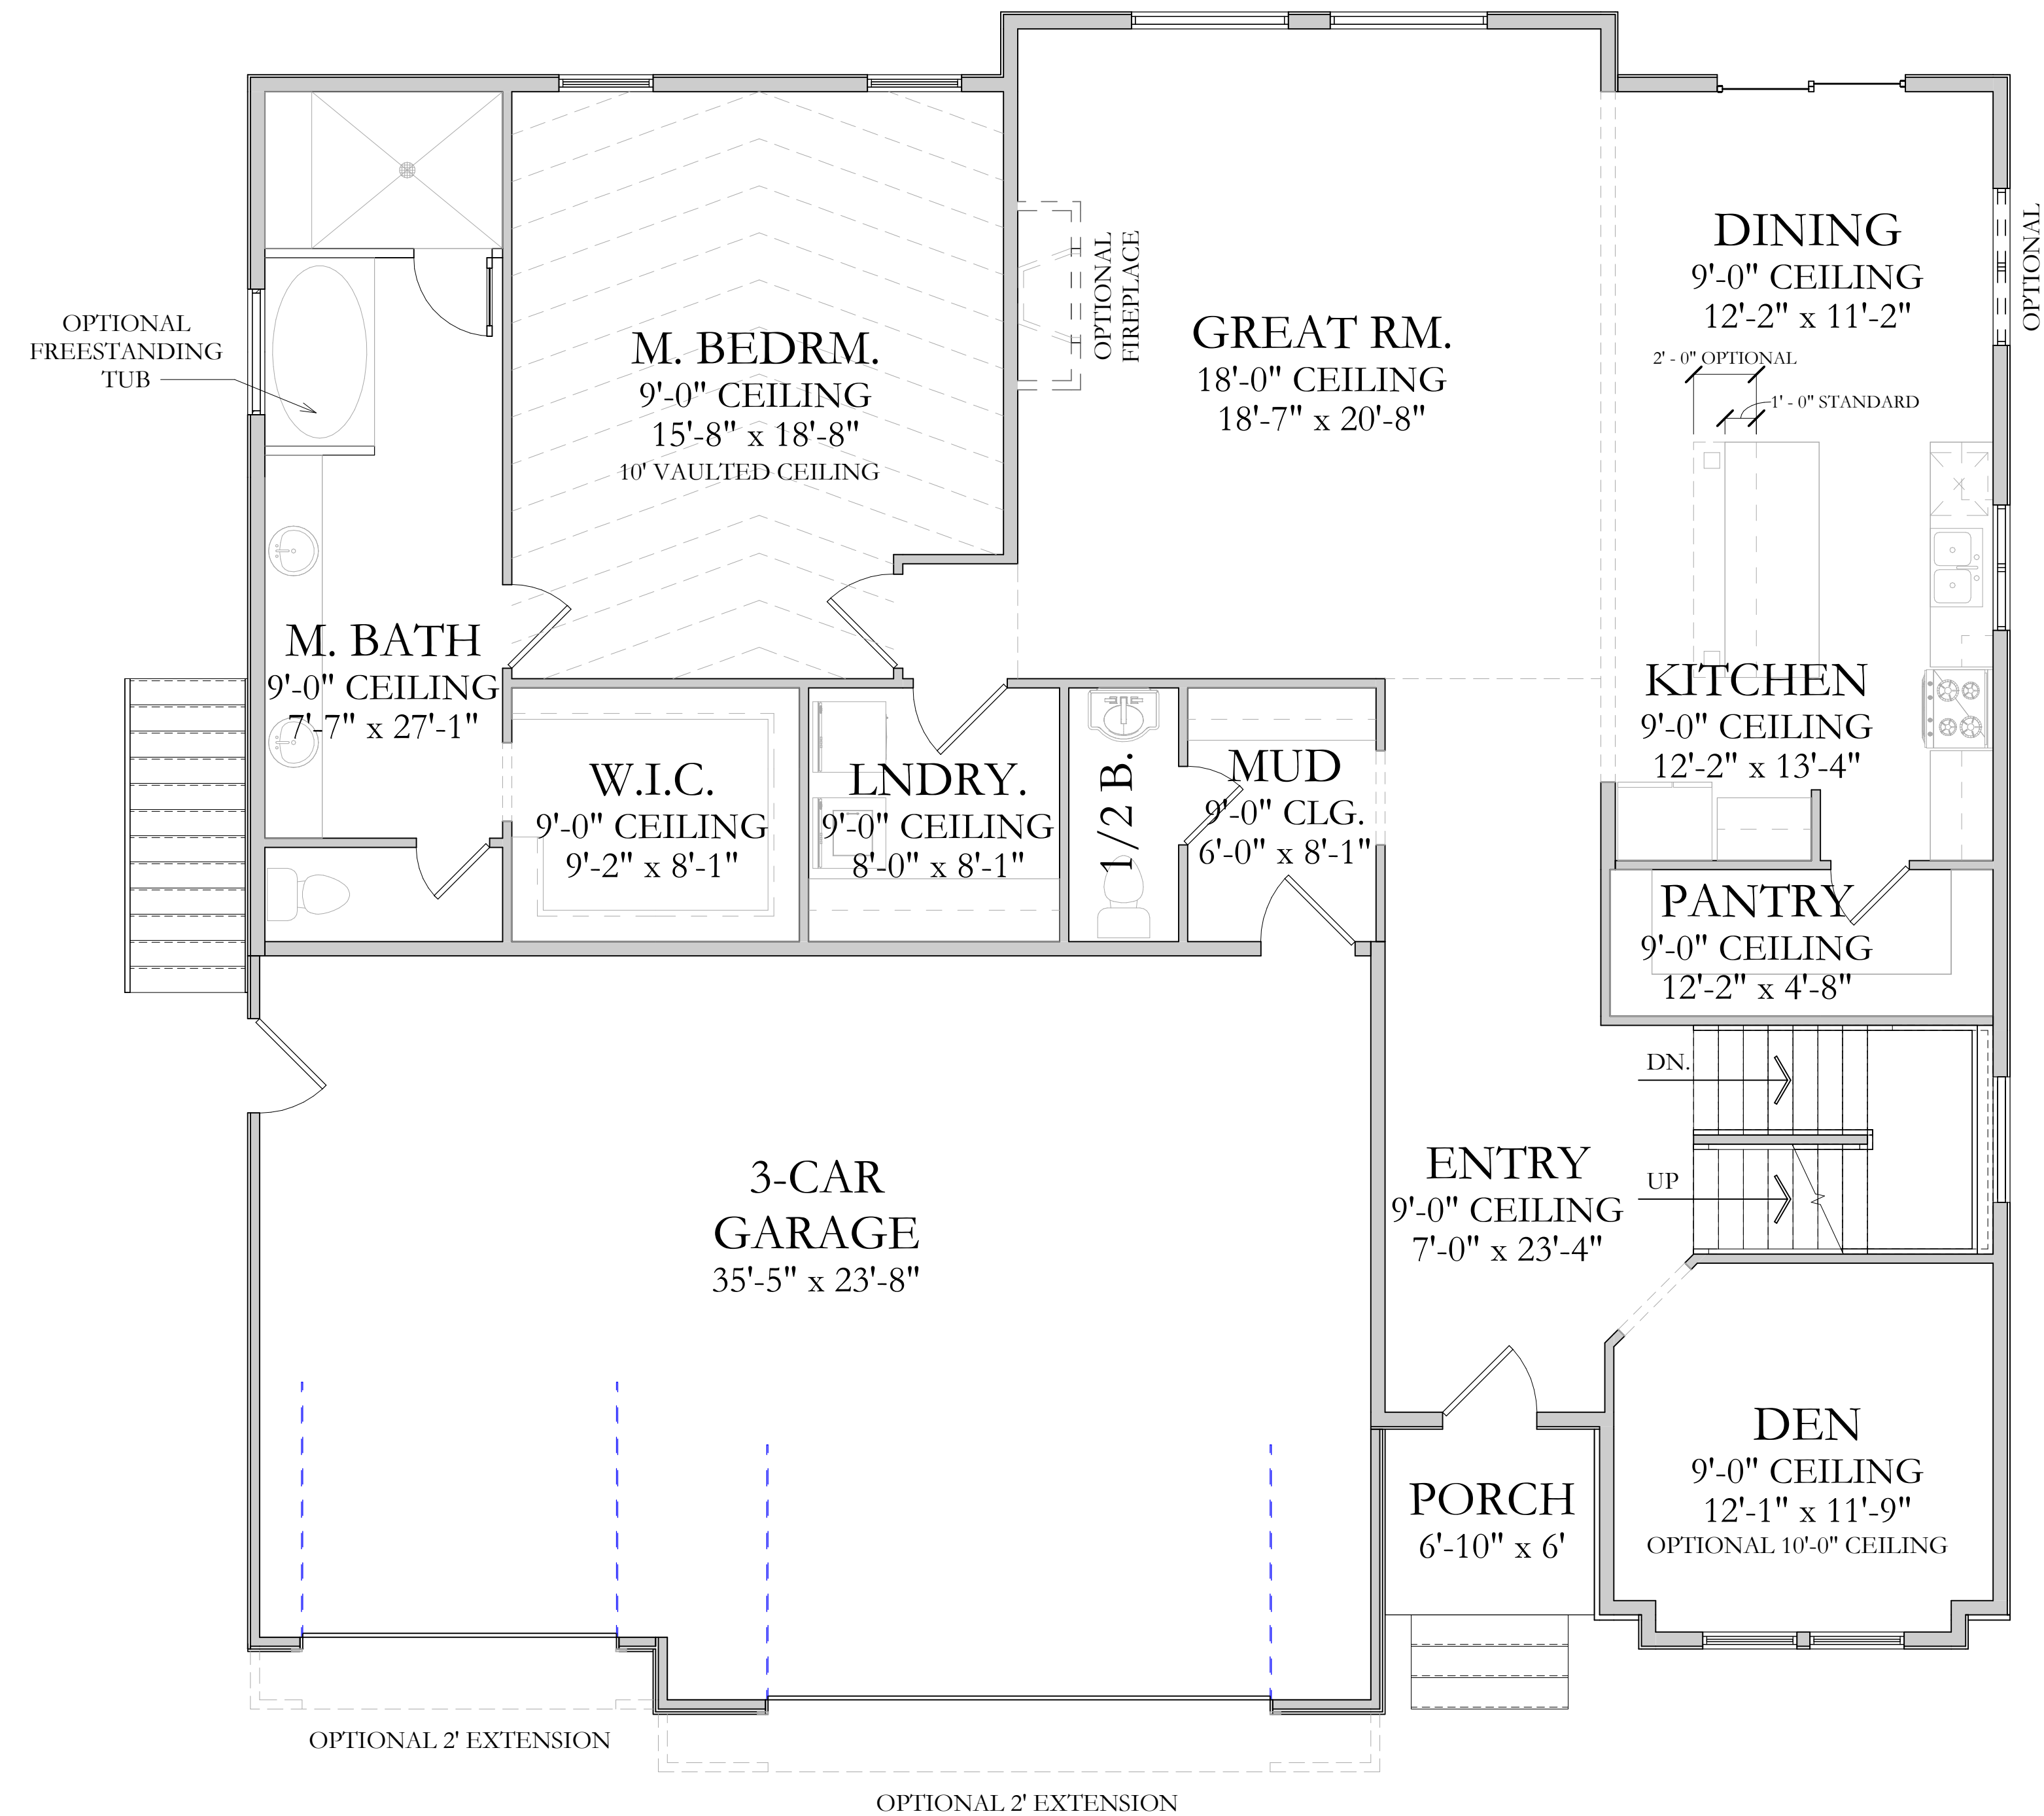

Annie

NO LAUNDRY ON MAIN

MAIN LEVEL

OPTIONAL 2'
KITCHEN POP-OUT
(ADDS 61 SQFT TO
MAIN)

Square Footage:

BASEMENT:	2041 - 2102 SQFT
MAIN FLOOR:	1995 - 2056 SQFT
UPPER FLOOR:	1329 - 1404 SQFT

Total Square Footage:

TOTAL FINISHED:	3320 - 3456 SQFT
TOTAL:	5365 - 5562 SQFT
WIDTH:	56'-0" TO 58'-0"
DEPTH:	54'-0" TO 56'-0"

Disclosure: Home SQFT--both finished and unfinished--are approximate and are subject to change. Please see sales agent for further information.