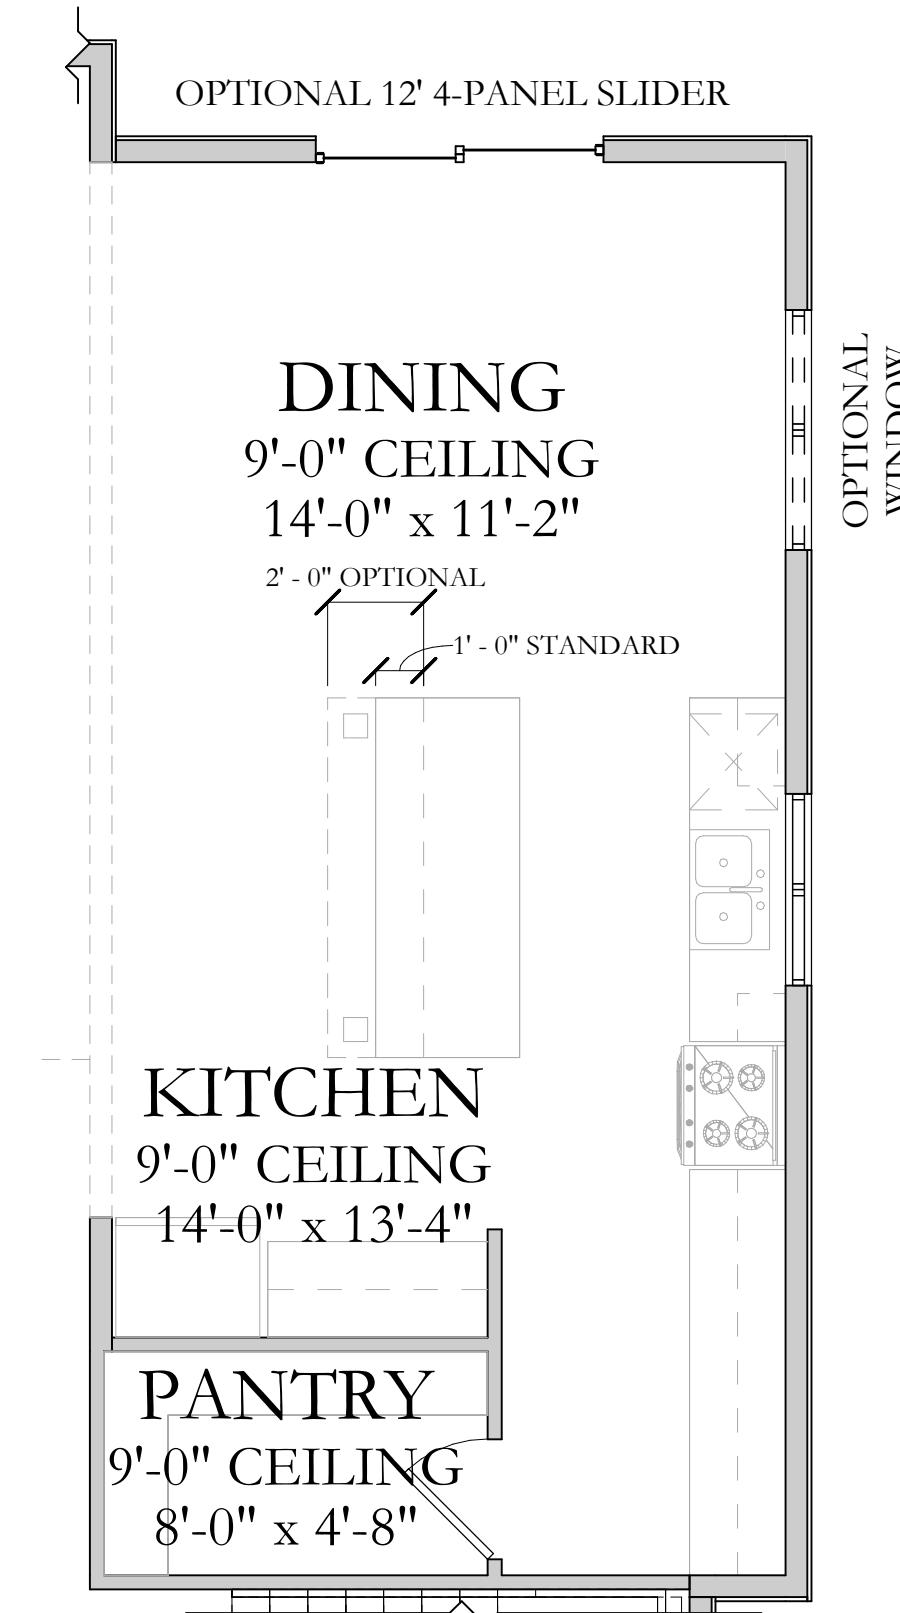

Annie

NO LAUNDRY ON MAIN

MAIN LEVEL

OPTIONAL 2'
KITCHEN POP-OUT
(ADDS 61 SQFT TO
MAIN)

Square Footage:

BASEMENT:	2041 - 2102 SQFT
MAIN FLOOR:	1995 - 2056 SQFT
UPPER FLOOR:	1329 - 1404 SQFT

Total Square Footage:

TOTAL FINISHED:	3320 - 3456 SQFT
TOTAL:	5365 - 5562 SQFT
WIDTH:	56'-0" TO 58'-0"
DEPTH:	54'-0" TO 56'-0"

Disclosure: Home SQFT--both finished and unfinished--are approximate and are subject to change. Please see sales agent for further information.