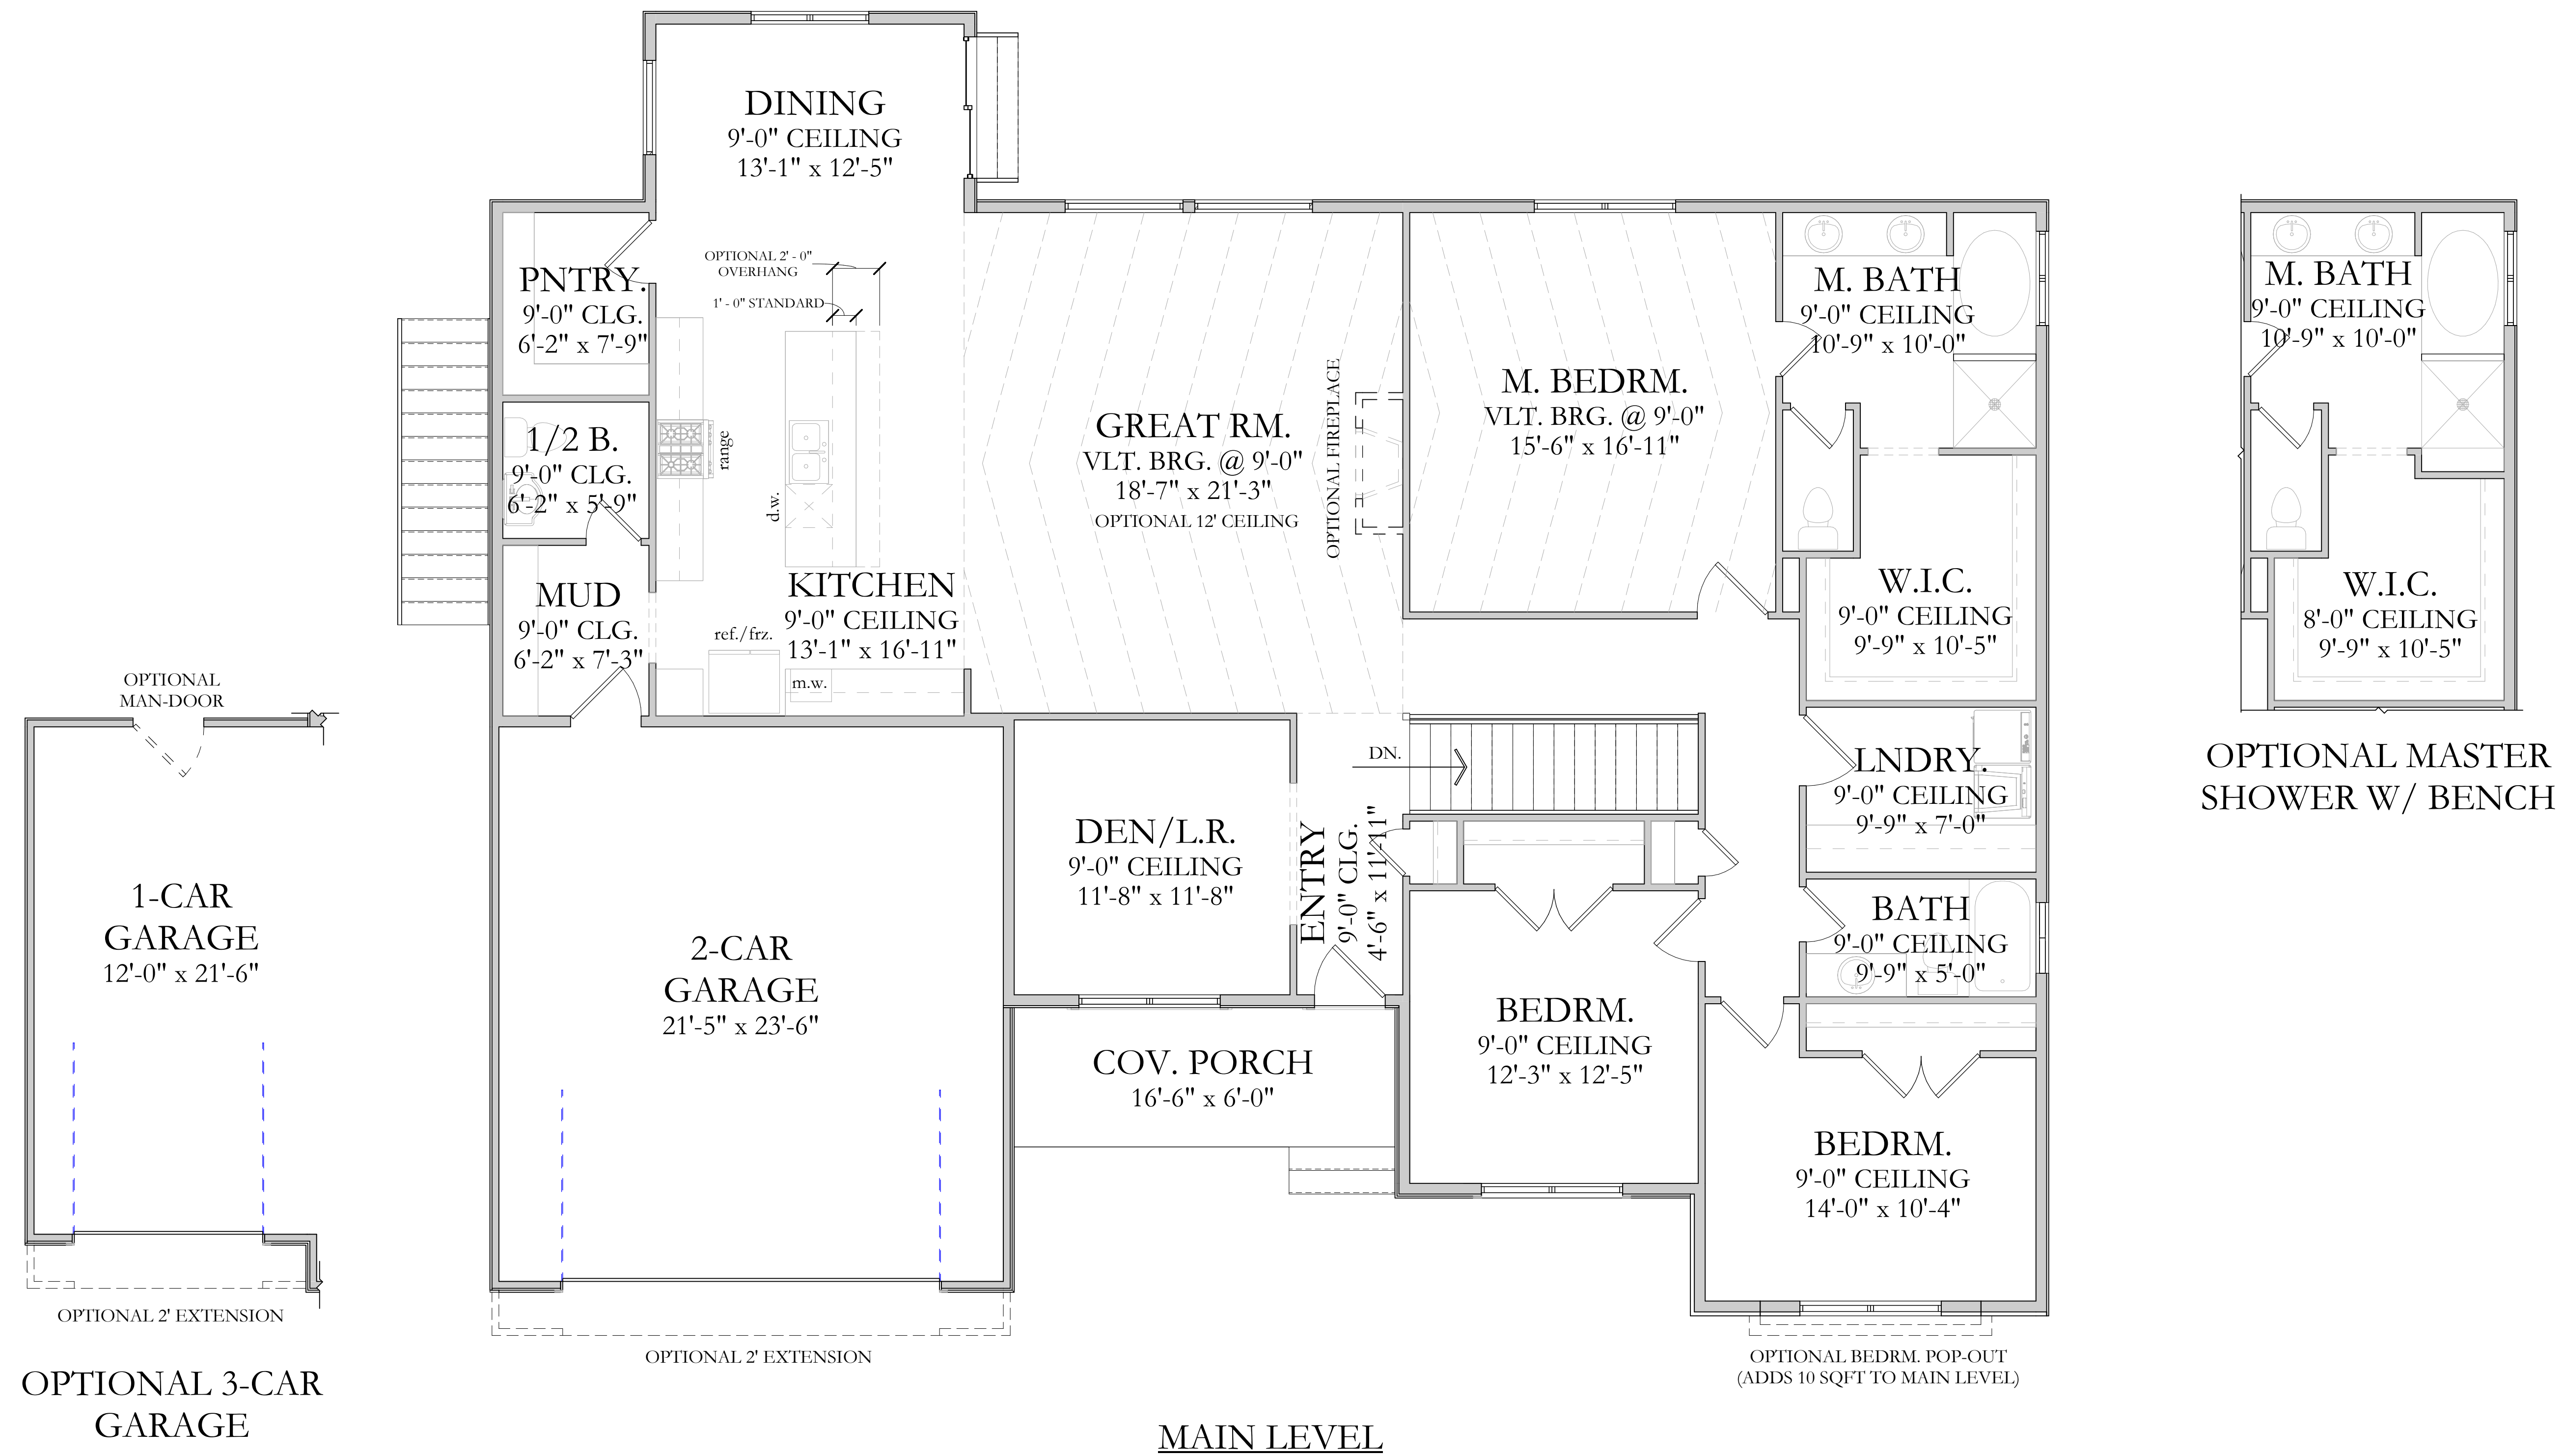

Brandy

Square Footage:	
BASEMENT:	2518 SQFT
MAIN FLOOR:	2402 TO 2412 SQFT
Total Square Footage:	
TOTAL FINISHED:	2402 TO 2744 SQFT
TOTAL:	4920 TO 4930 SQFT
WIDTH:	66'-0" TO 78'-0"
DEPTH:	55'-1" TO 56'-1"