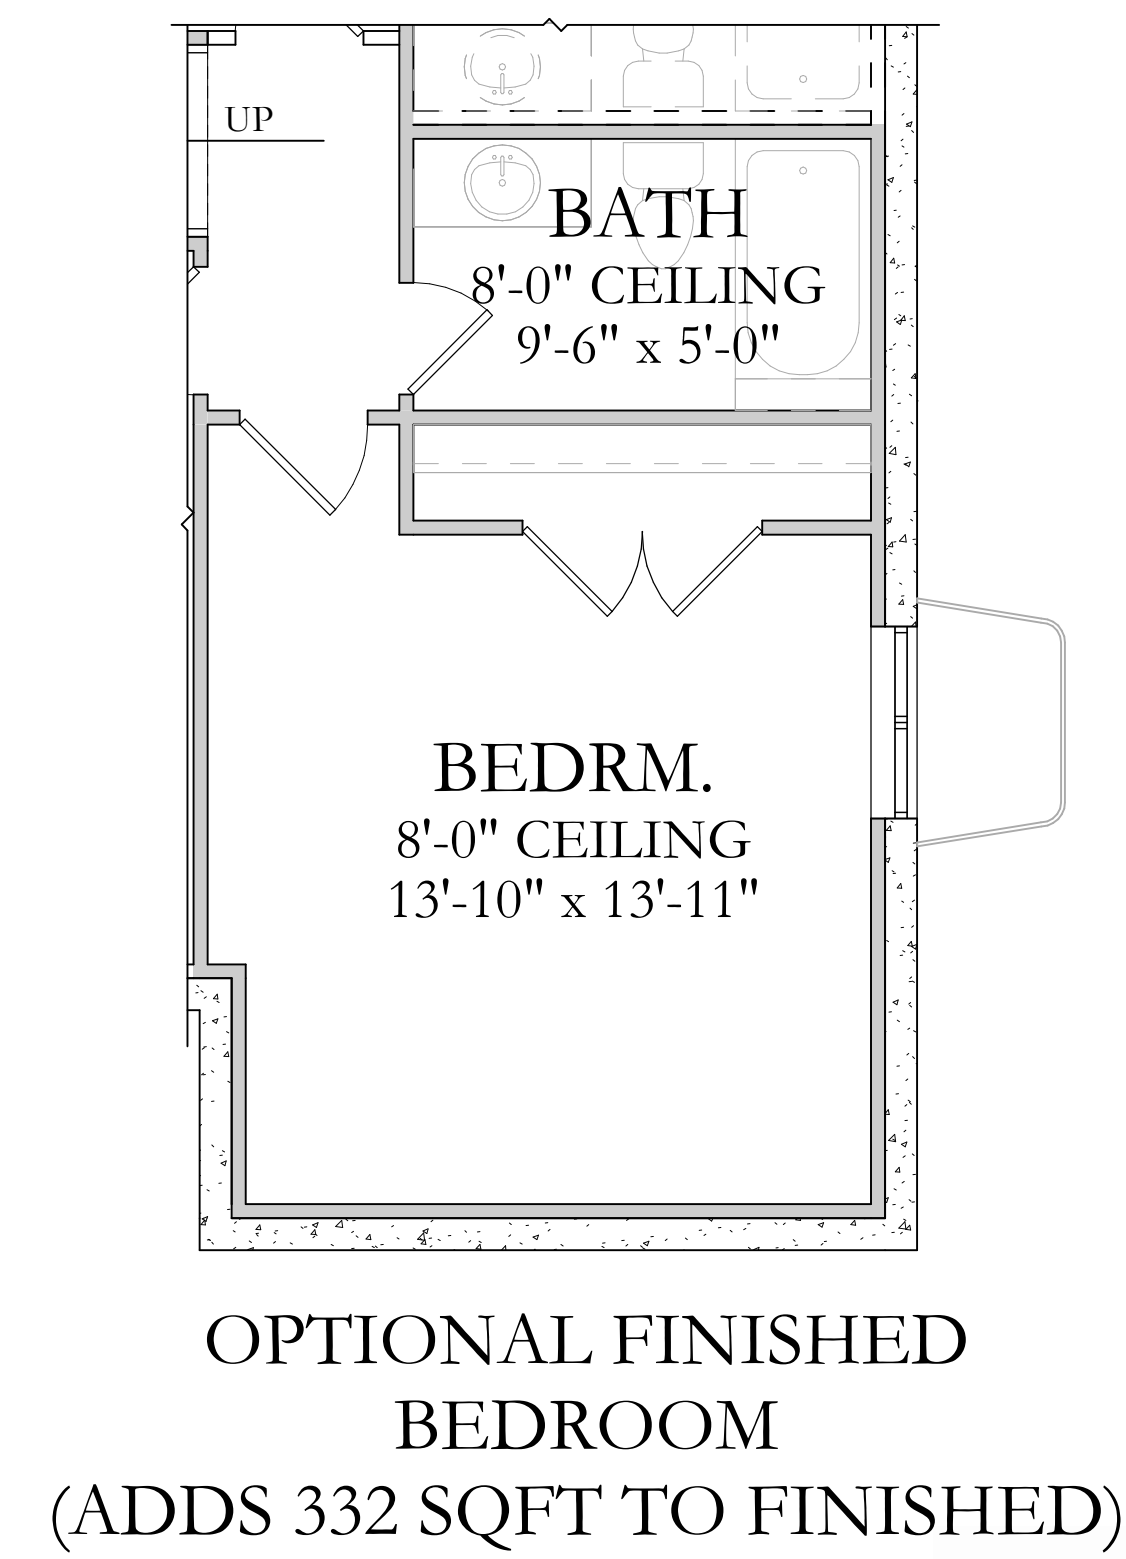

Brandy

LOWER LEVEL

OPTIONAL FINISHED
BEDROOM
(ADDS 332 SQFT TO FINISHED)

Square Footage:

BASEMENT: 2518 SQFT
MAIN FLOOR: 2402 TO 2412 SQFT

Total Square Footage:

TOTAL FINISHED: 2402 TO 2744 SQFT
TOTAL: 4920 TO 4930 SQFT
WIDTH: 66'-0" TO 78'-0"
DEPTH: 55'-1" TO 56'-1"