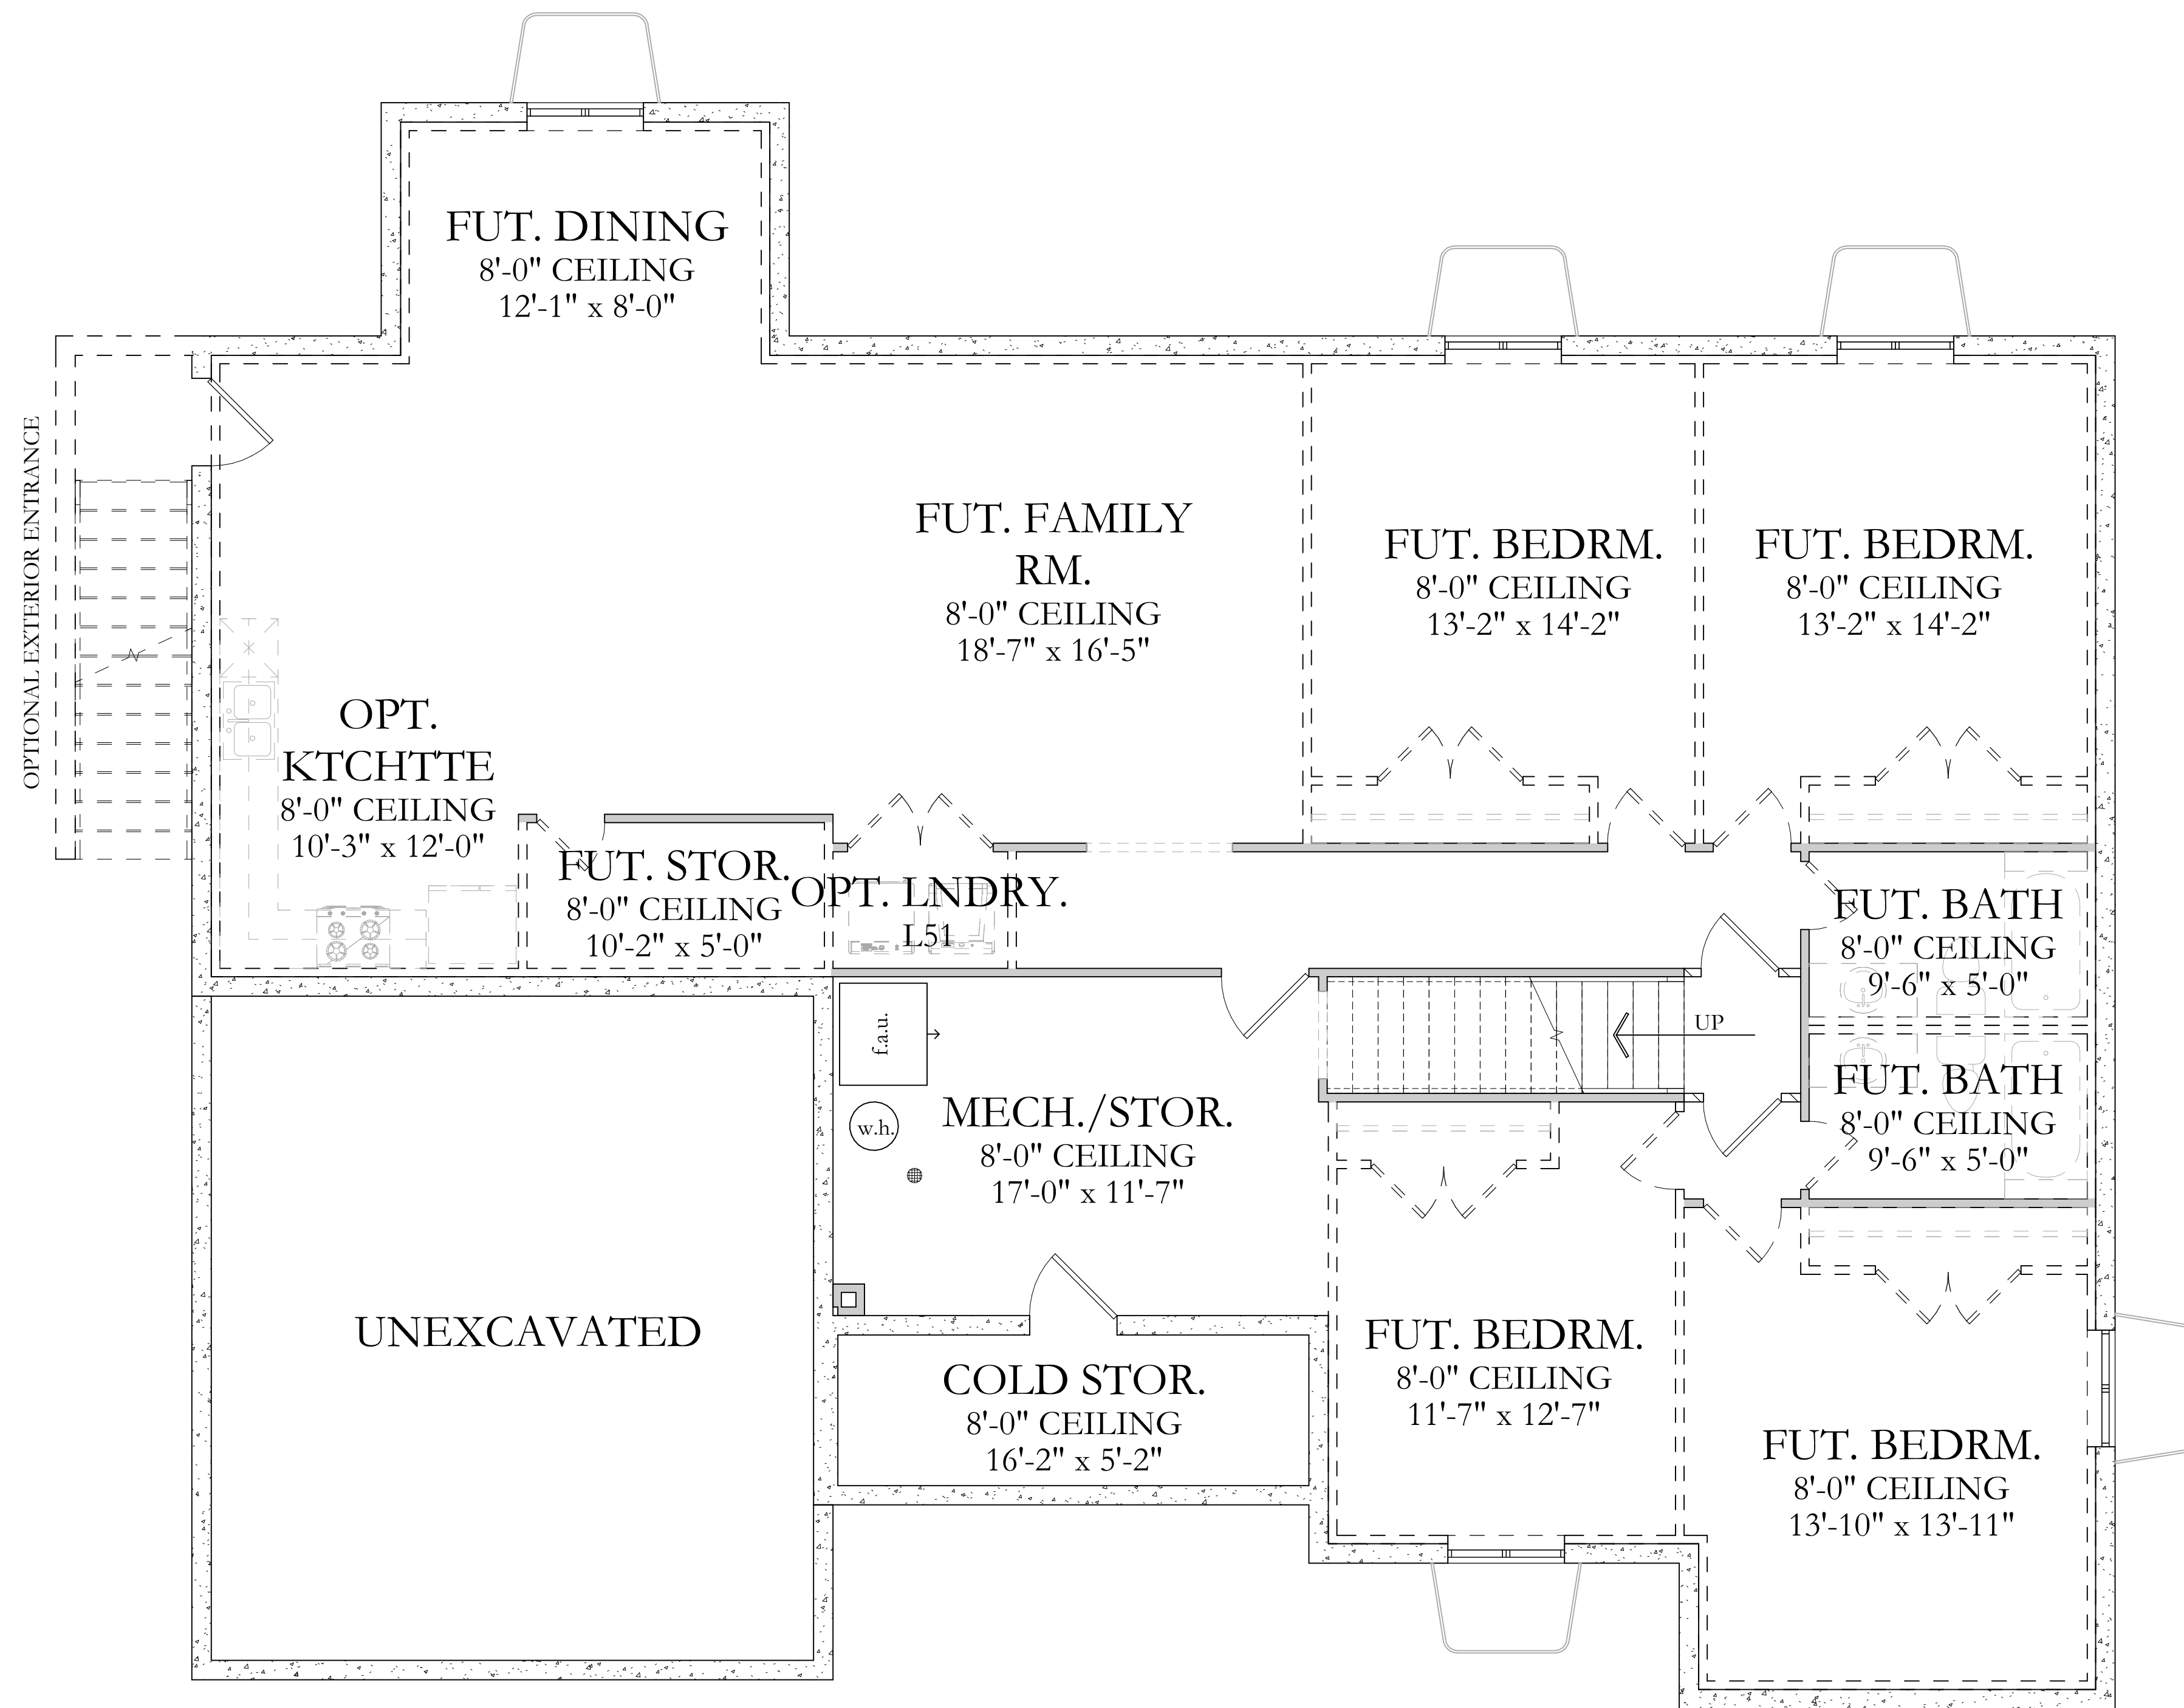

Brandy

LOWER LEVEL

OPTIONAL FINISHED
BEDROOM
(ADDS 332 SQFT TO FINISHED)

Square Footage:

BASEMENT: 2518 SQFT
MAIN FLOOR: 2402 TO 2412 SQFT

Total Square Footage:

TOTAL FINISHED: 2402 TO 2744 SQFT
TOTAL: 4920 TO 4930 SQFT
WIDTH: 66'-0" TO 78'-0"
DEPTH: 55'-1" TO 56'-1"

Disclosure: Home SQFT--both finished and unfinished--are approximate and are subject to change. Please see sales agent for further information.