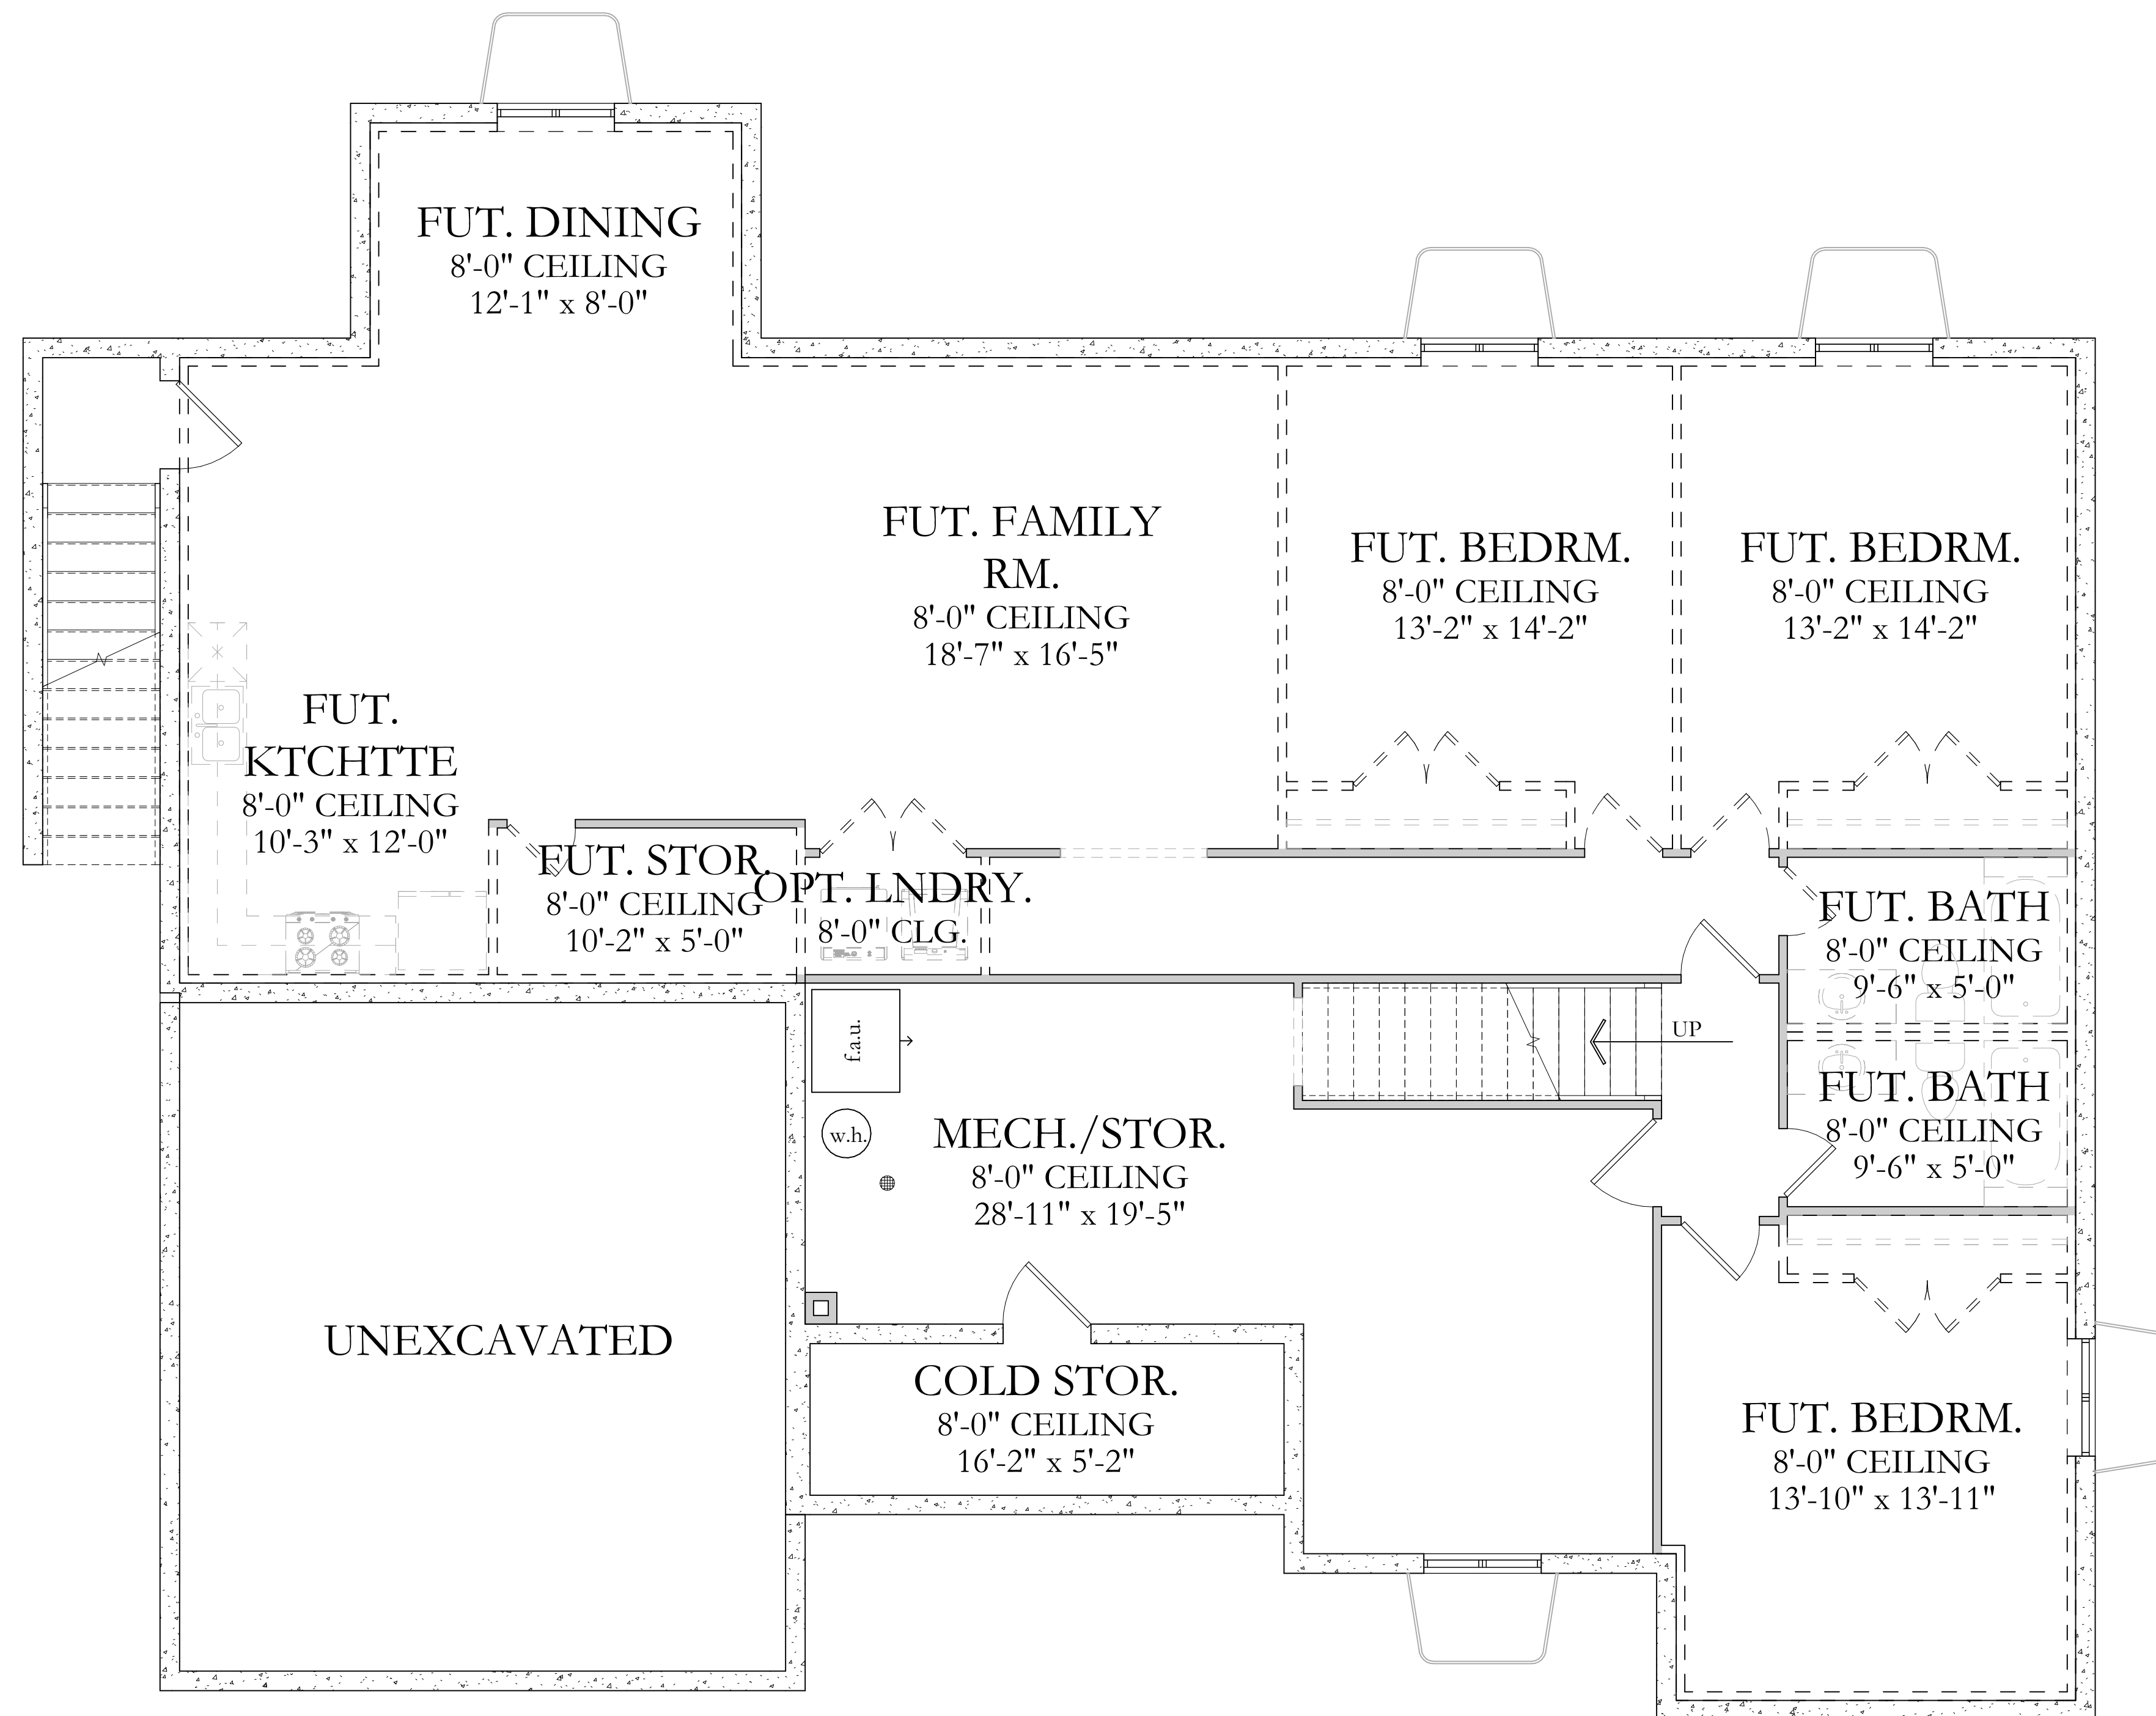

Brandy

LOWER LEVEL
W/ APARTMENT

Square Footage:

BASEMENT: 2518 SQFT
MAIN FLOOR: 2402 TO 2412 SQFT

Total Square Footage:

TOTAL FINISHED: 2402 TO 2744 SQFT
TOTAL: 4920 TO 4930 SQFT
WIDTH: 66'-0" TO 78'-0"
DEPTH: 55'-1" TO 56'-1"

Disclosure: Home SQFT--both finished and unfinished--are approximate and are subject to change. Please see sales agent for further information.