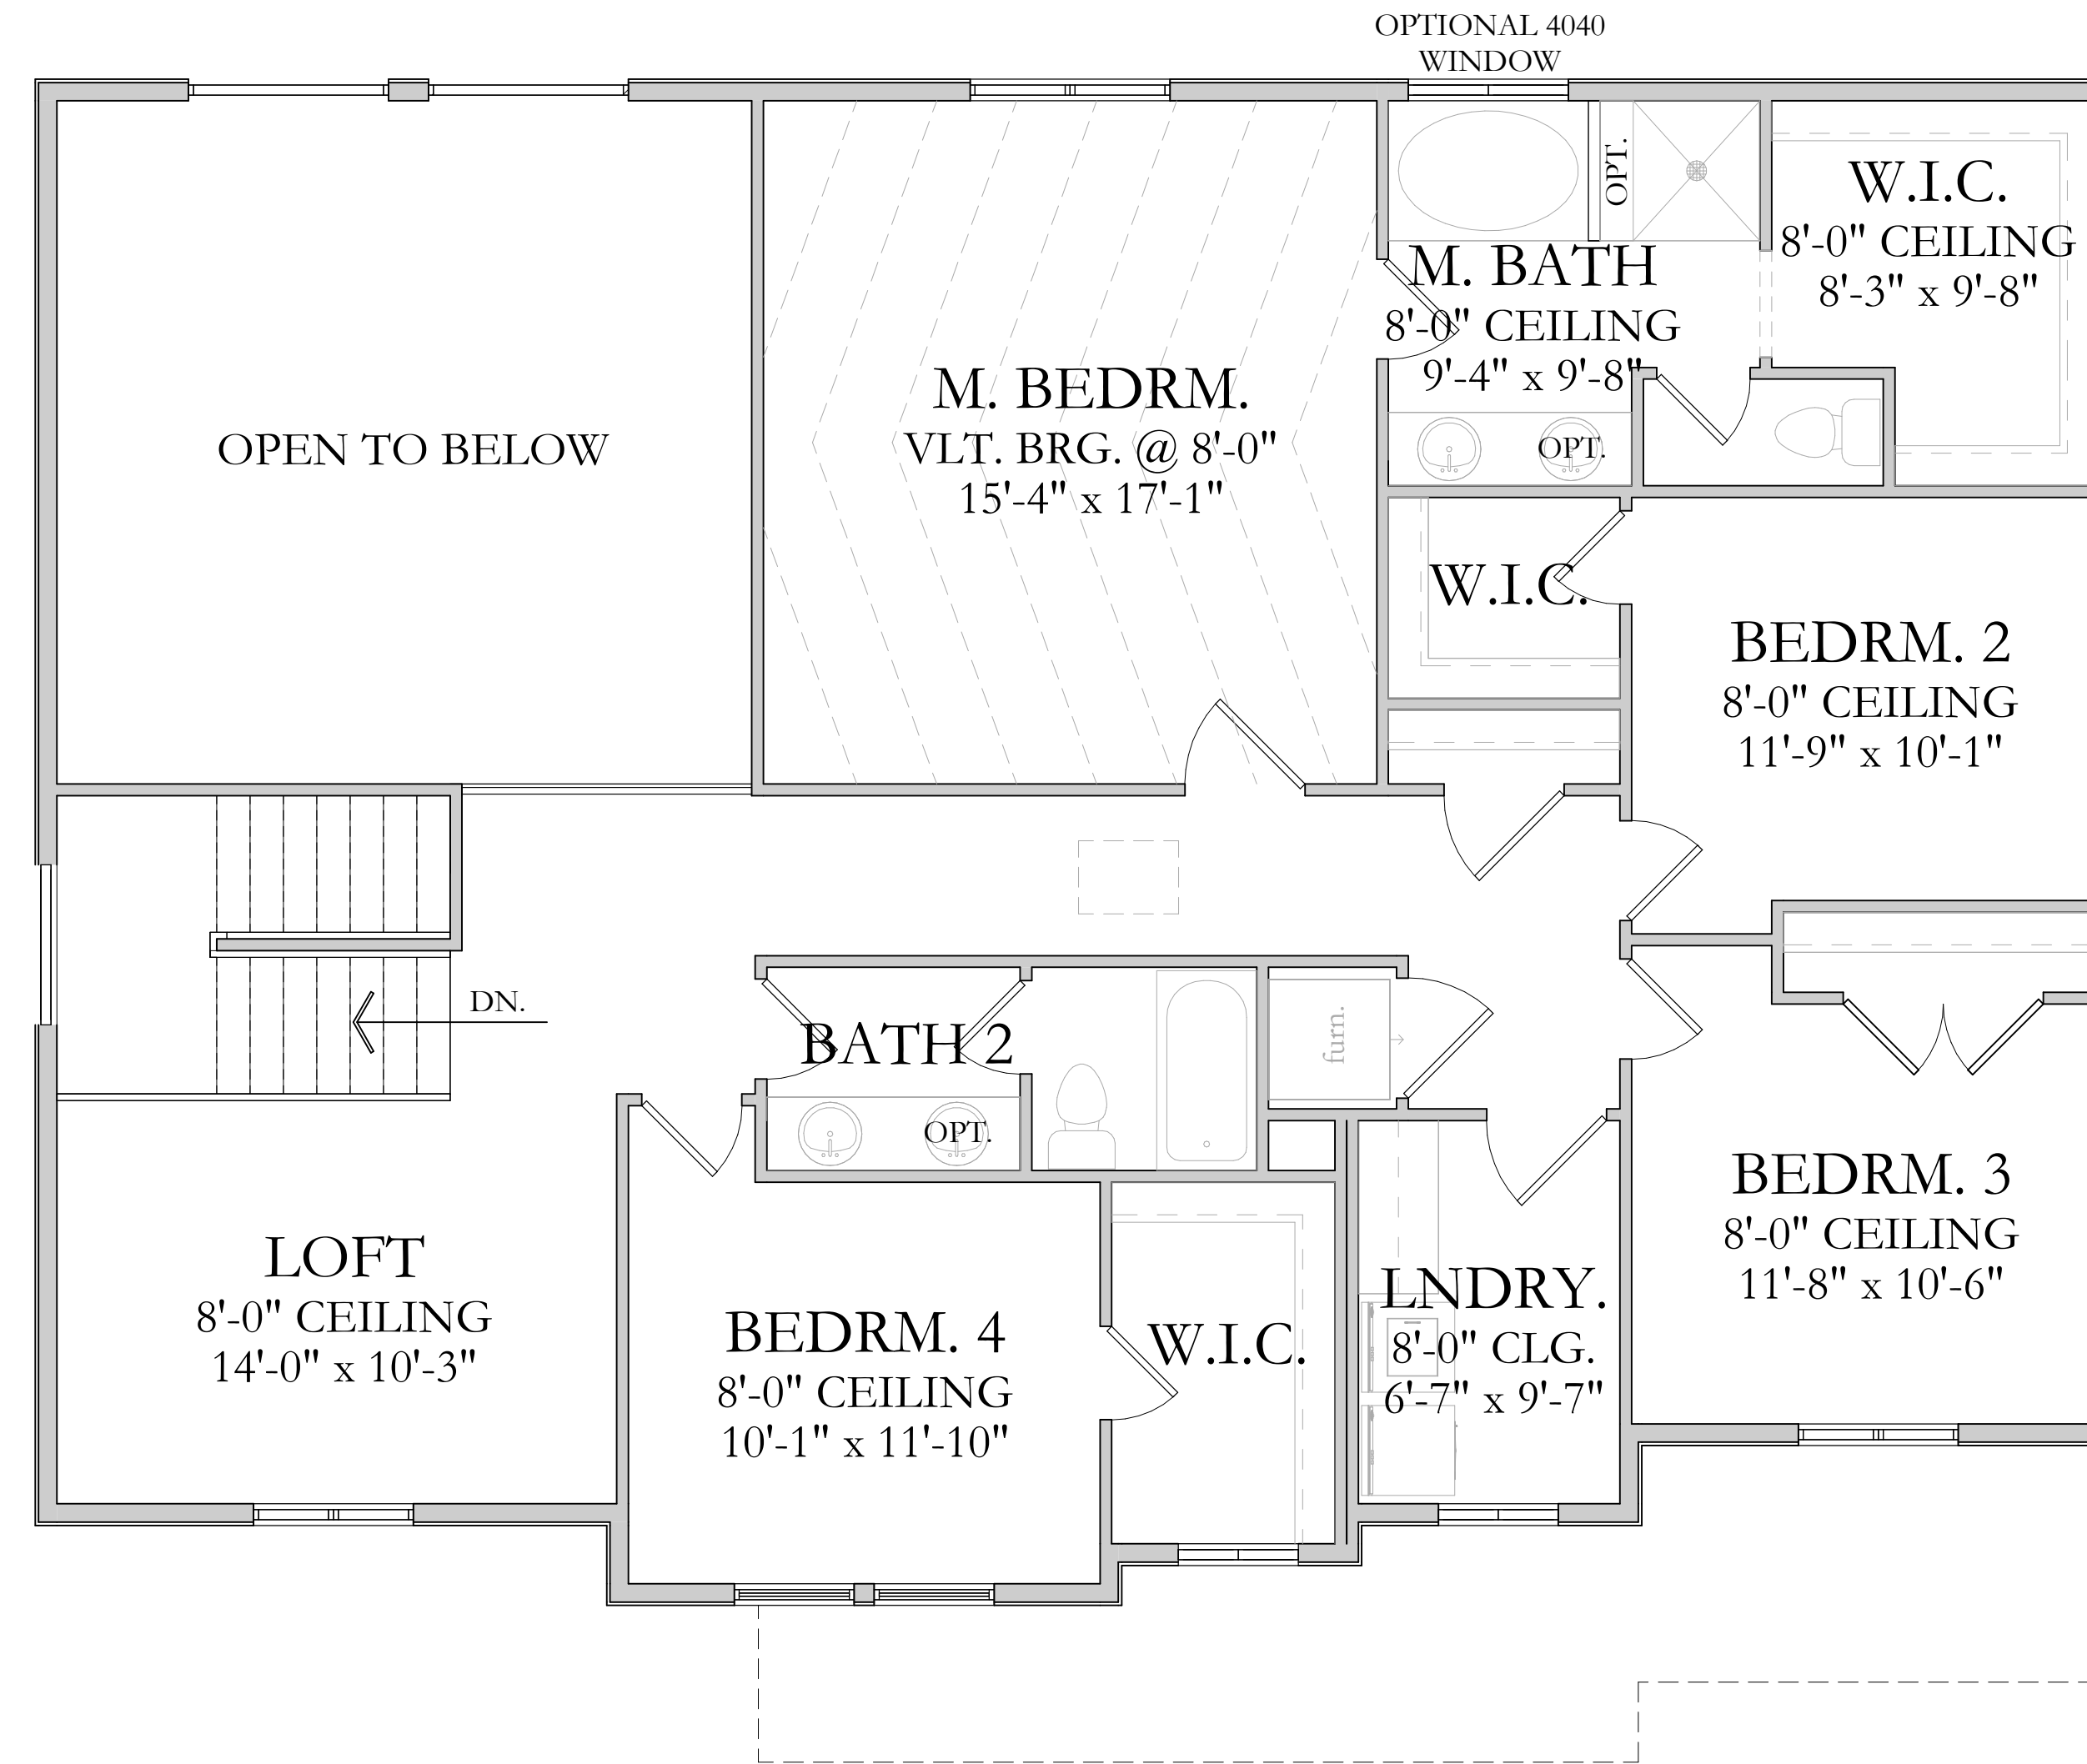

Tracie

OPTIONAL BEDROOM

UPPER LEVEL

OPTIONAL MASTER BATH & CLOSET LAYOUT

OPTIONAL 3RD BATHROOM

Square Footage:

BASEMENT:	1412 SQFT
MAIN FLOOR:	1300 SQFT
UPPER FLOOR:	1567 SQFT

Total Square Footage:

TOTAL FINISHED:	2867 SQFT
TOTAL:	4279 SQFT

WIDTH:	52'-0"
DEPTH:	42'-0" TO 44'-0"

Disclosure: Home SQFT--both finished and unfinished--are approximate and are subject to change. Please see sales agent for further information.