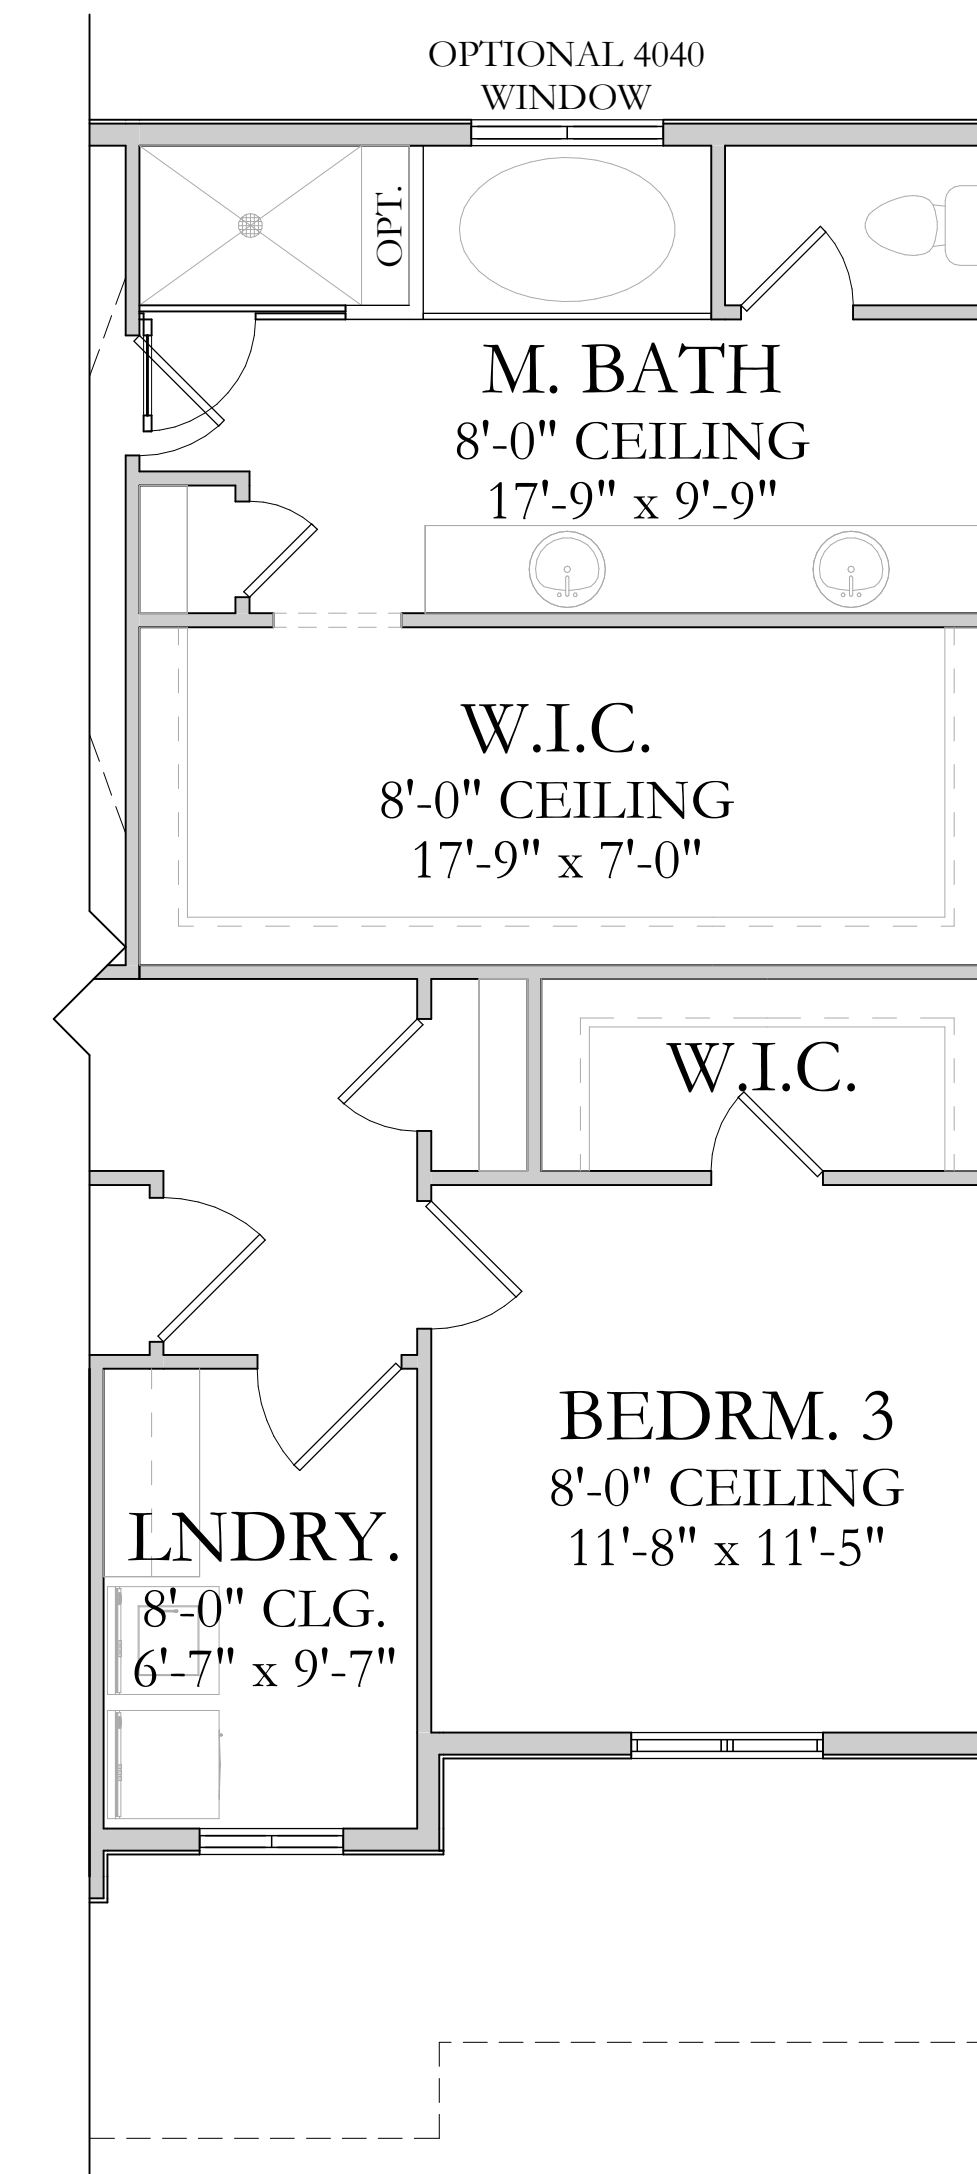

Tracie

OPTIONAL BEDROOM

UPPER LEVEL

OPTIONAL MASTER BATH & CLOSET LAYOUT

OPTIONAL 3RD BATHROOM

Square Footage:

BASEMENT:	1412 SQFT
MAIN FLOOR:	1300 SQFT
UPPER FLOOR:	1567 SQFT

Total Square Footage:

TOTAL FINISHED:	2867 SQFT
TOTAL:	4279 SQFT

WIDTH:	52'-0"
DEPTH:	42'-0" TO 44'-0"

Disclosure: Home SQFT--both finished and unfinished--are approximate and are subject to change. Please see sales agent for further information.