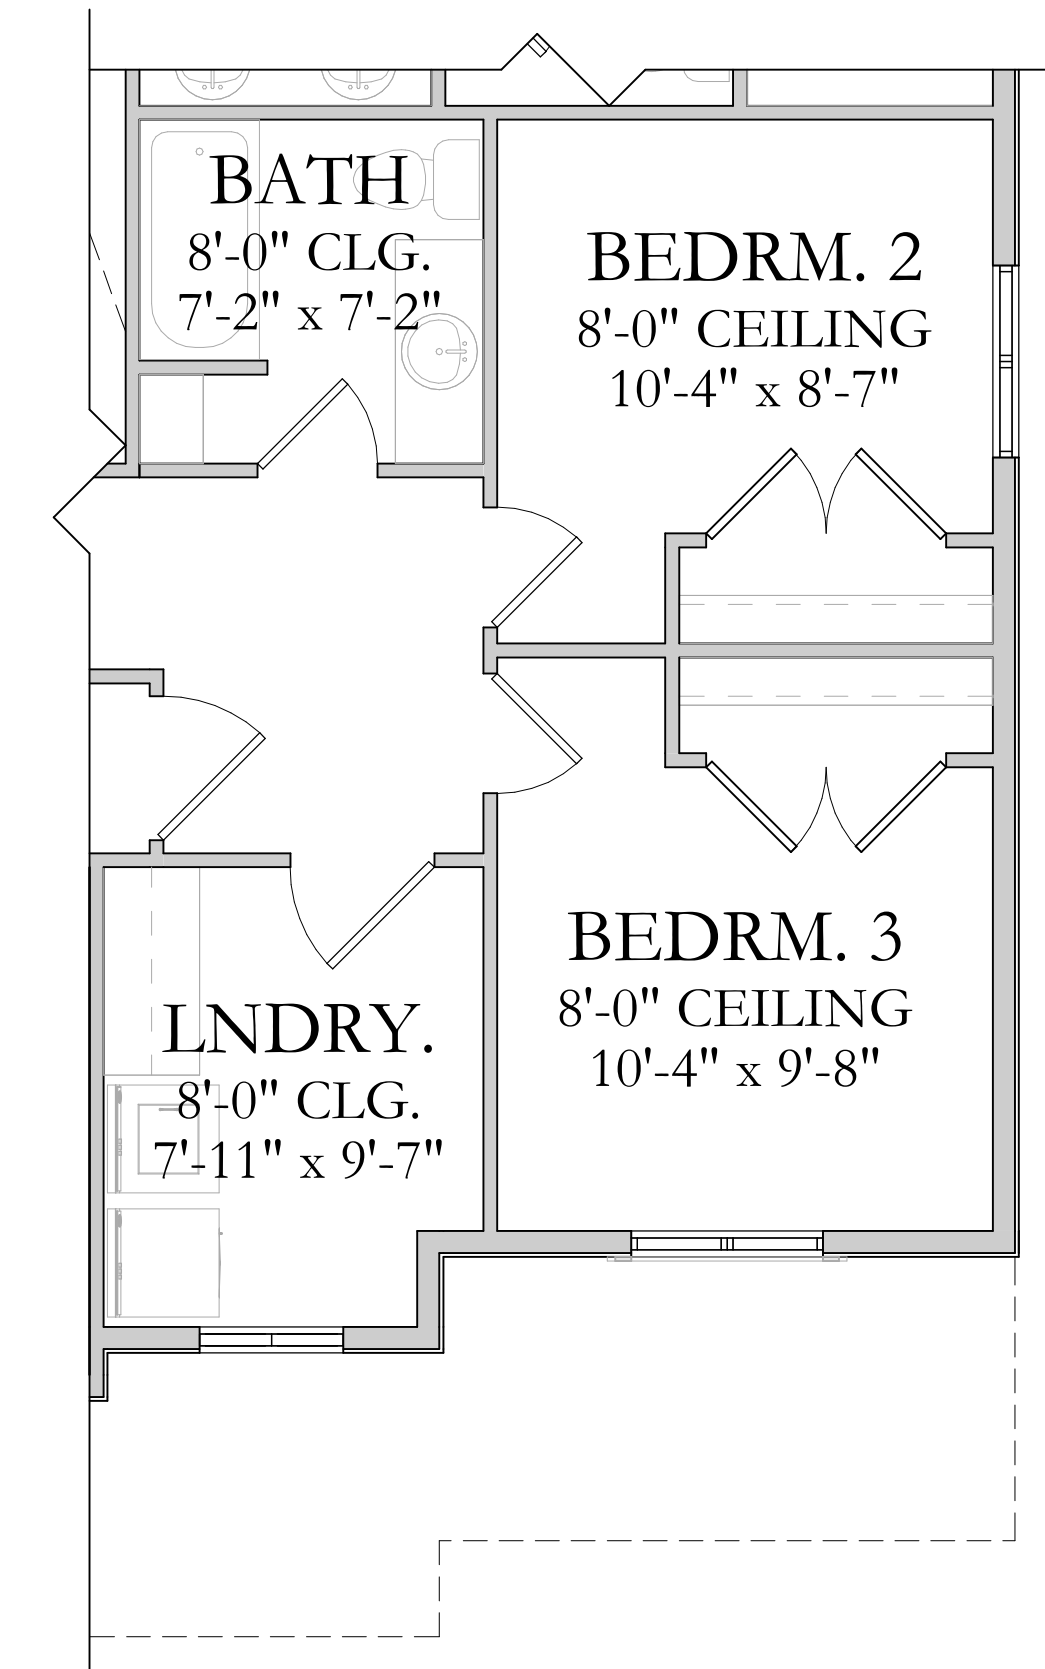

Tracie

OPTIONAL BEDROOM

UPPER LEVEL

OPTIONAL MASTER BATH & CLOSET LAYOUT

OPTIONAL 3RD BATHROOM

Square Footage:

BASEMENT:	1412 SQFT
MAIN FLOOR:	1300 SQFT
UPPER FLOOR:	1567 SQFT

Total Square Footage:

TOTAL FINISHED:	2867 SQFT
TOTAL:	4279 SQFT

WIDTH:	52'-0"
DEPTH:	42'-0" TO 44'-0"

Disclosure: Home SQFT--both finished and unfinished--are approximate and are subject to change. Please see sales agent for further information.