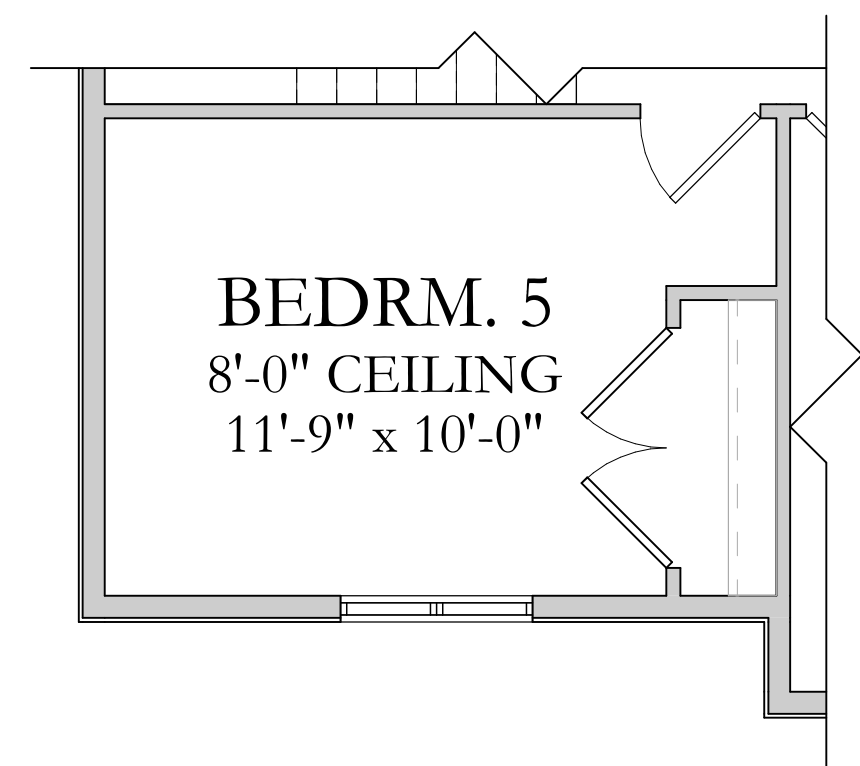

Tracie

OPTIONAL BEDROOM

UPPER LEVEL

OPTIONAL MASTER BATH & CLOSET LAYOUT

OPTIONAL 3RD BATHROOM

Square Footage:

BASEMENT:	1412 SQFT
MAIN FLOOR:	1300 SQFT
UPPER FLOOR:	1567 SQFT

Total Square Footage:

TOTAL FINISHED:	2867 SQFT
TOTAL:	4279 SQFT

WIDTH:	52'-0"
DEPTH:	42'-0" TO 44'-0"

Disclosure: Home SQFT--both finished and unfinished--are approximate and are subject to change. Please see sales agent for further information.