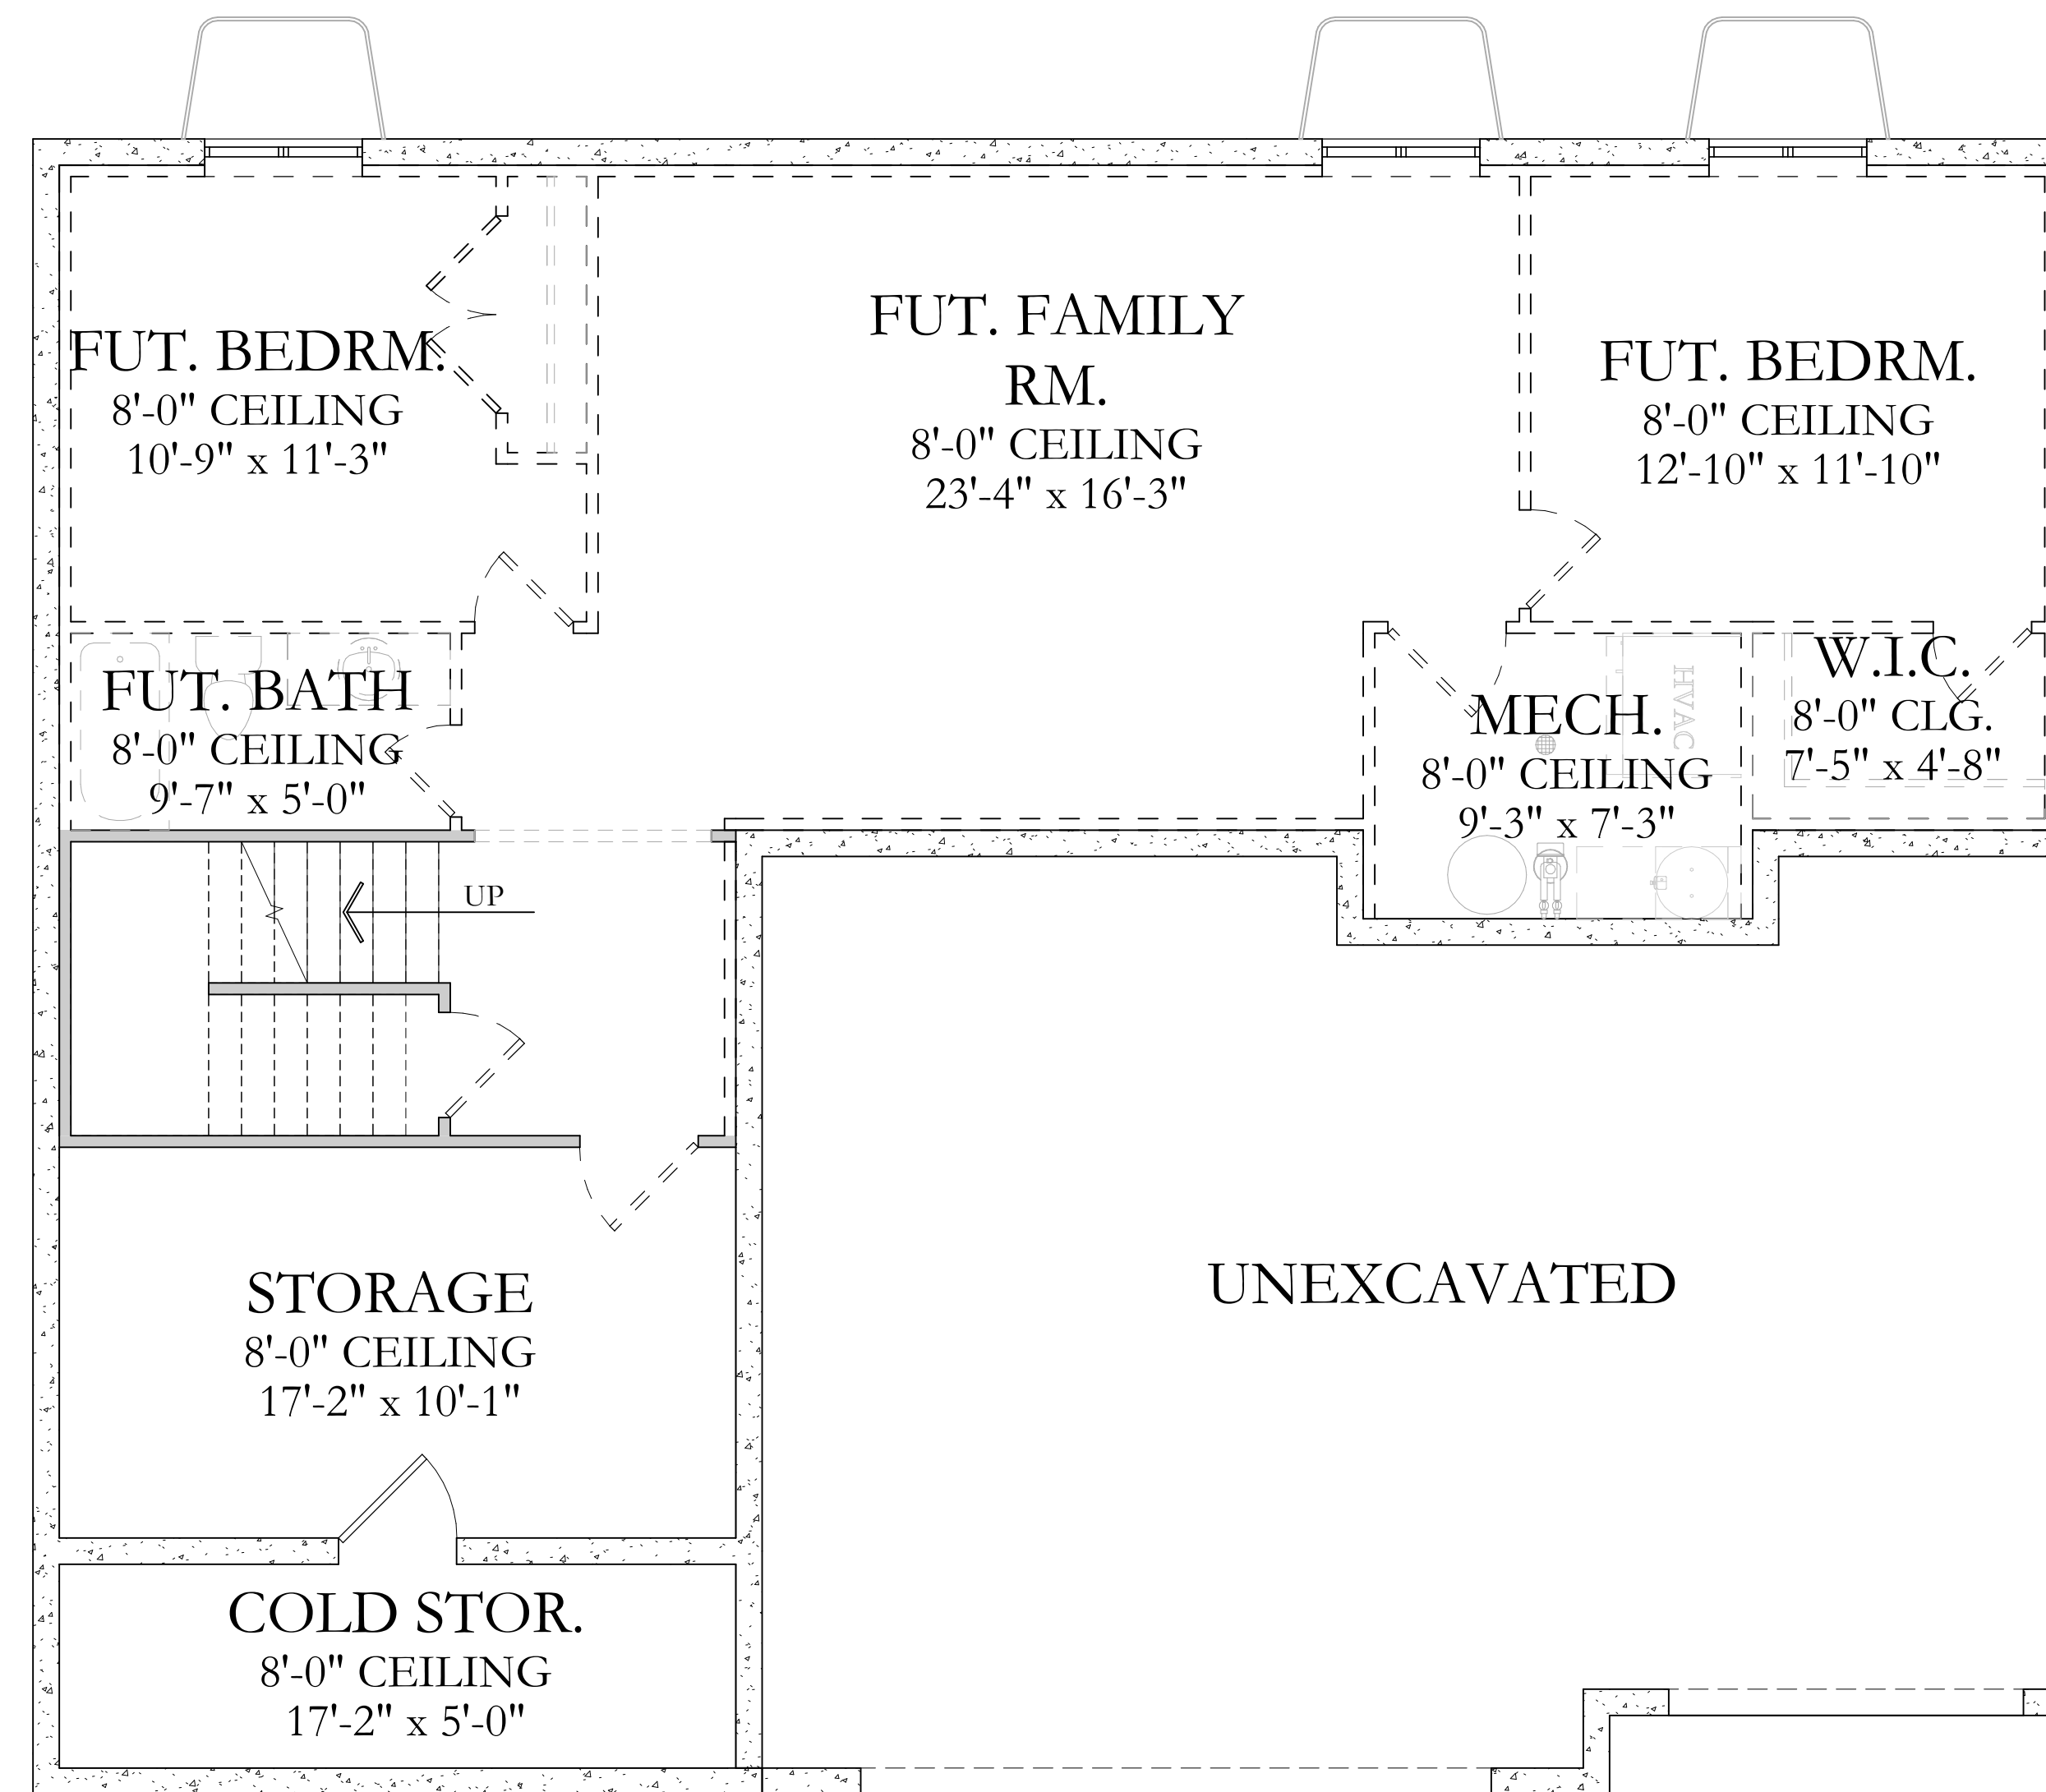

Tracie

LOWER LEVEL

Square Footage:

BASEMENT:	1412 SQFT
MAIN FLOOR:	1300 SQFT
UPPER FLOOR:	1567 SQFT

Total Square Footage:

TOTAL FINISHED:	2867 SQFT
TOTAL:	4279 SQFT
WIDTH:	52'-0"
DEPTH:	42'-0" TO 44'-0"

Disclosure: Home SQFT--both finished and unfinished--are approximate and are subject to change. Please see sales agent for further information.