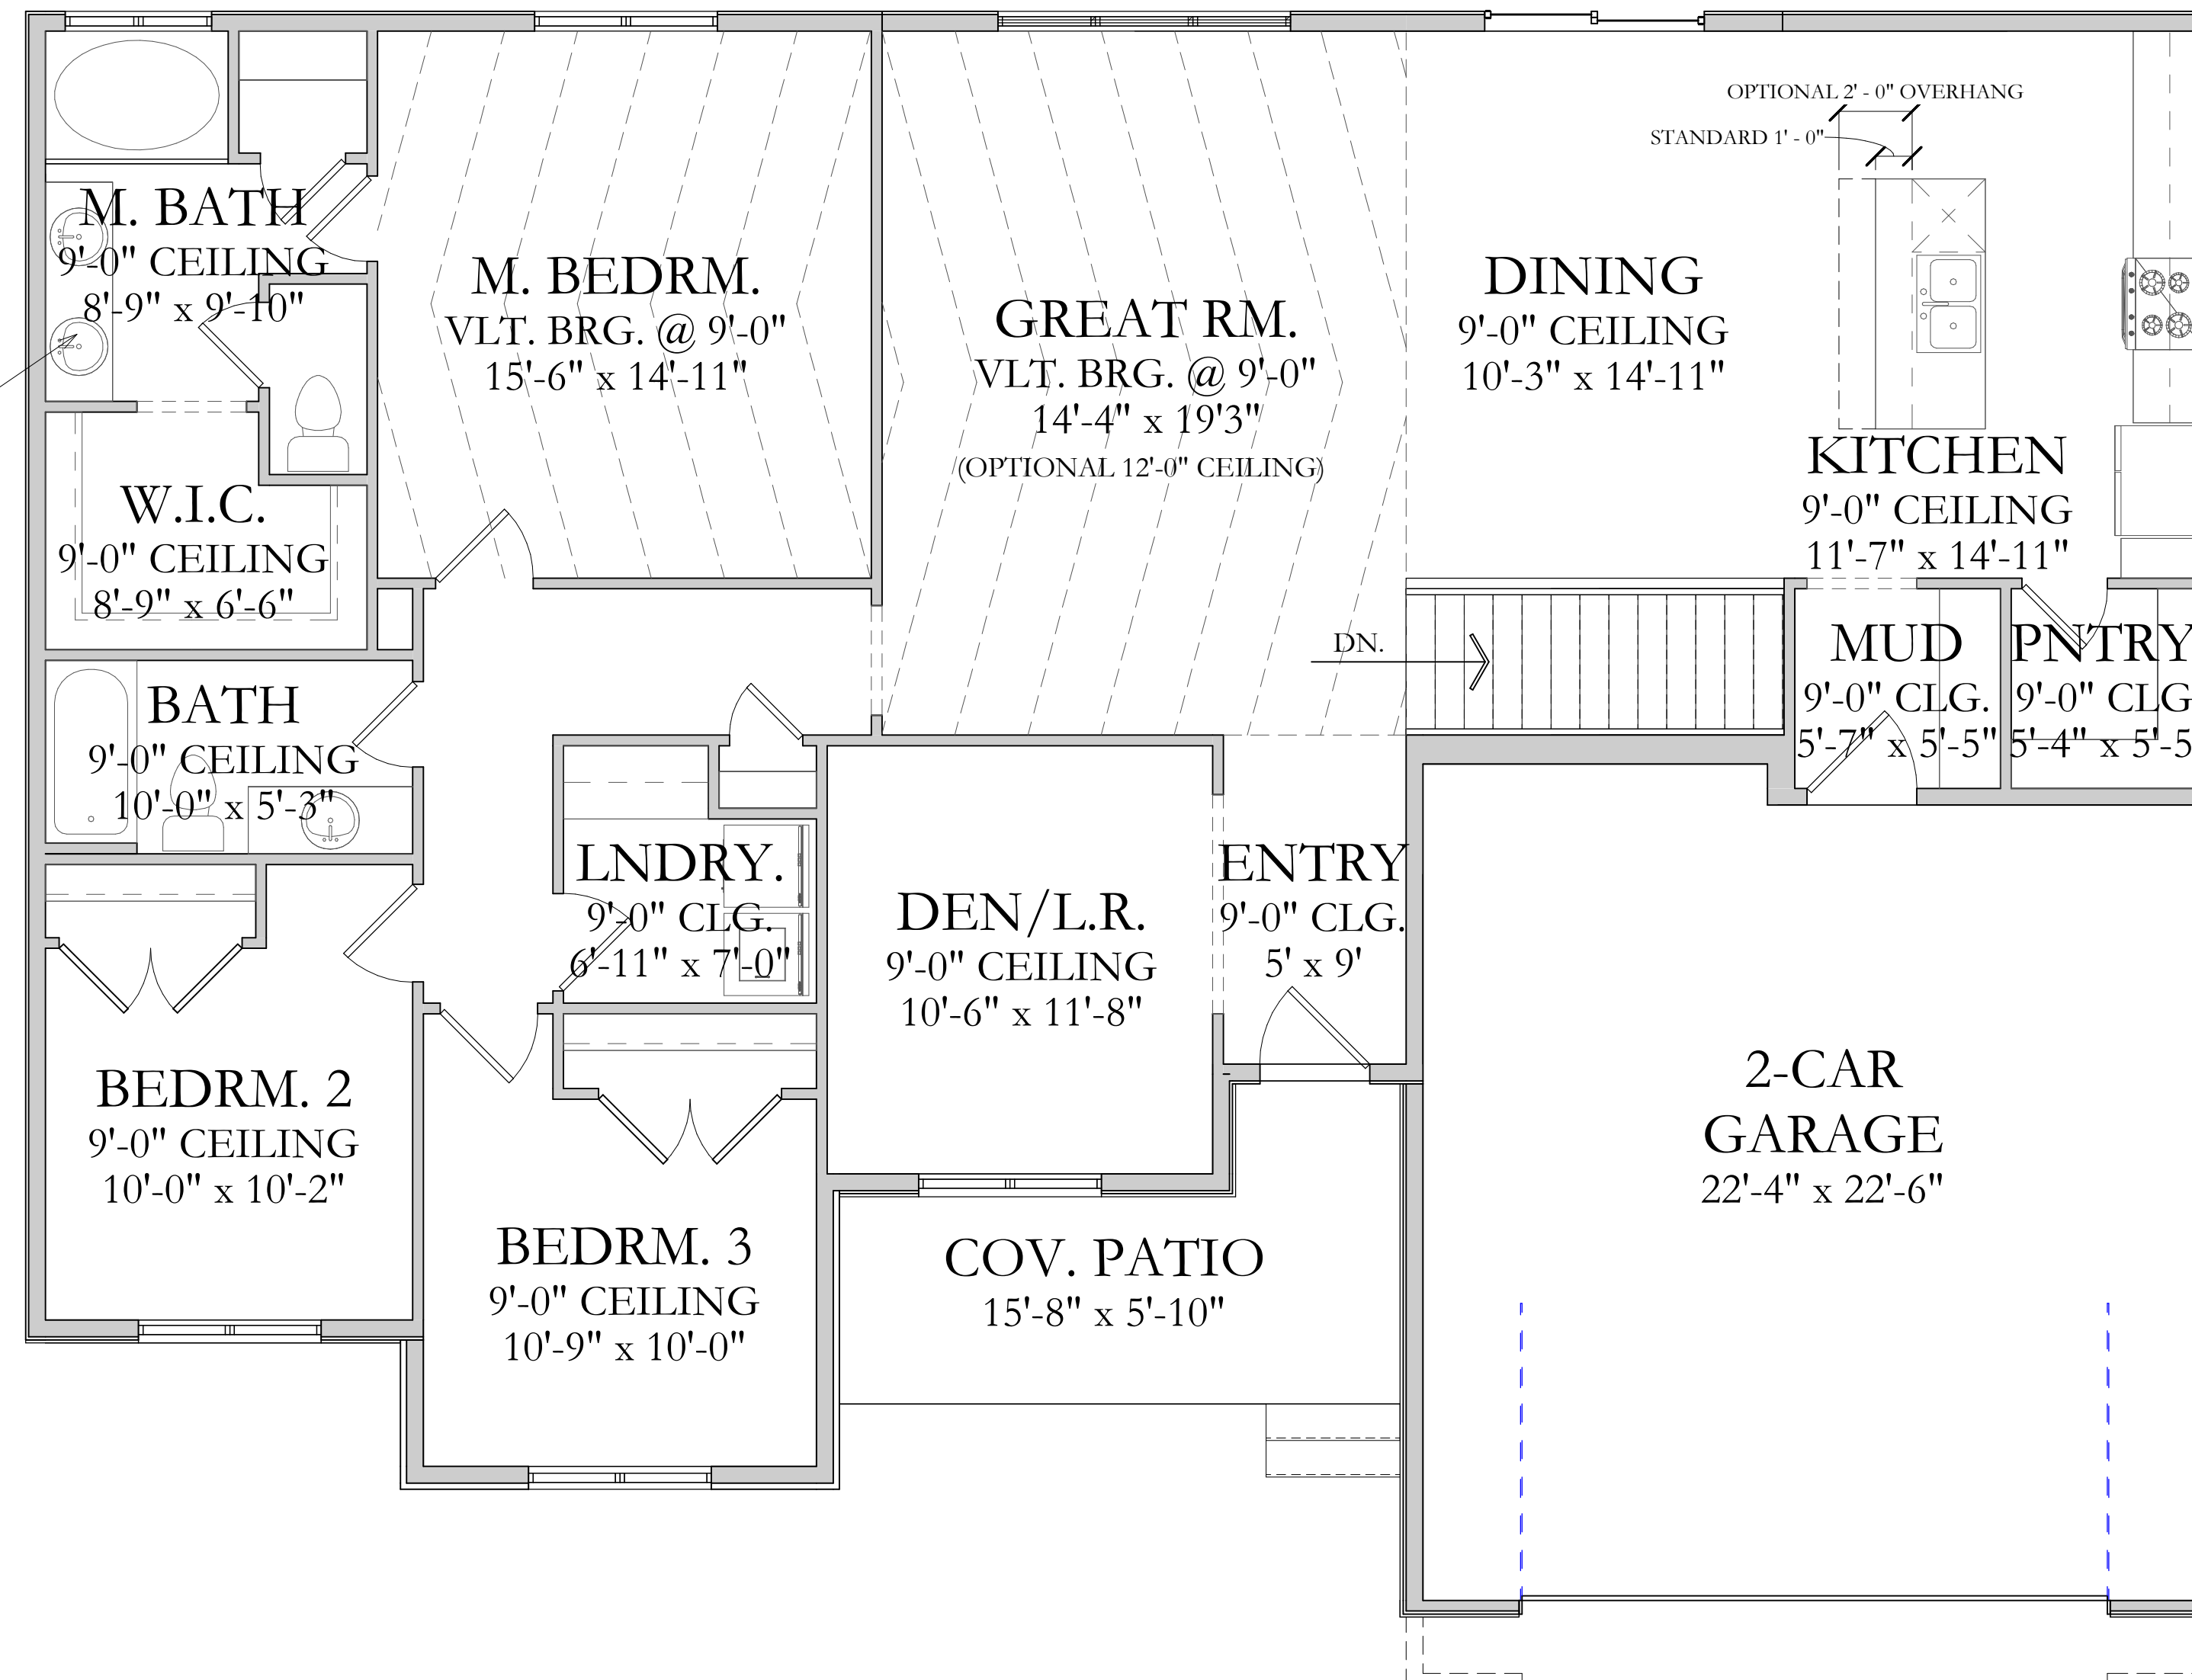

# Brook

OPTIONAL GREAT RM. POP-OUT  
(ADDS 35 SQFT TO MAIN LEVEL)

OPTIONAL KITCHEN POP-OUT  
(ADDS 29 SQFT TO MAIN LEVEL)

## MAIN LEVEL

### Square Footage:

BASEMENT:	1926 TO 1990 SQFT
MAIN FLOOR:	1807 TO 1872 SQFT
UPPER FLOOR:	

### Total Square Footage:

TOTAL FINISHED:	1807 - 1872 SQFT
TOTAL:	3733 - 3863 SQFT
WIDTH:	60'-0" TO 72'-0"
DEPTH:	43'-8" TO 48'-0"

Disclosure: Home SQFT--both finished and unfinished--are approximate and are subject to change. Please see sales agent for further information.