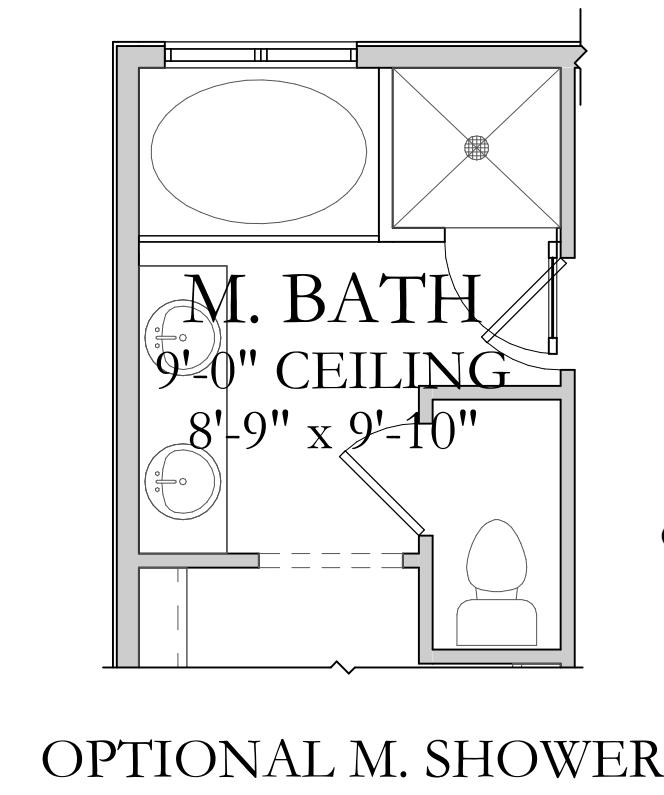

# Brook

OPTIONAL GREAT RM. POP-OUT  
(ADDS 35 SQFT TO MAIN LEVEL)

OPTIONAL KITCHEN POP-OUT  
(ADDS 29 SQFT TO MAIN LEVEL)

## MAIN LEVEL

### Square Footage:

BASEMENT:	1926 TO 1990 SQFT
MAIN FLOOR:	1807 TO 1872 SQFT
UPPER FLOOR:	