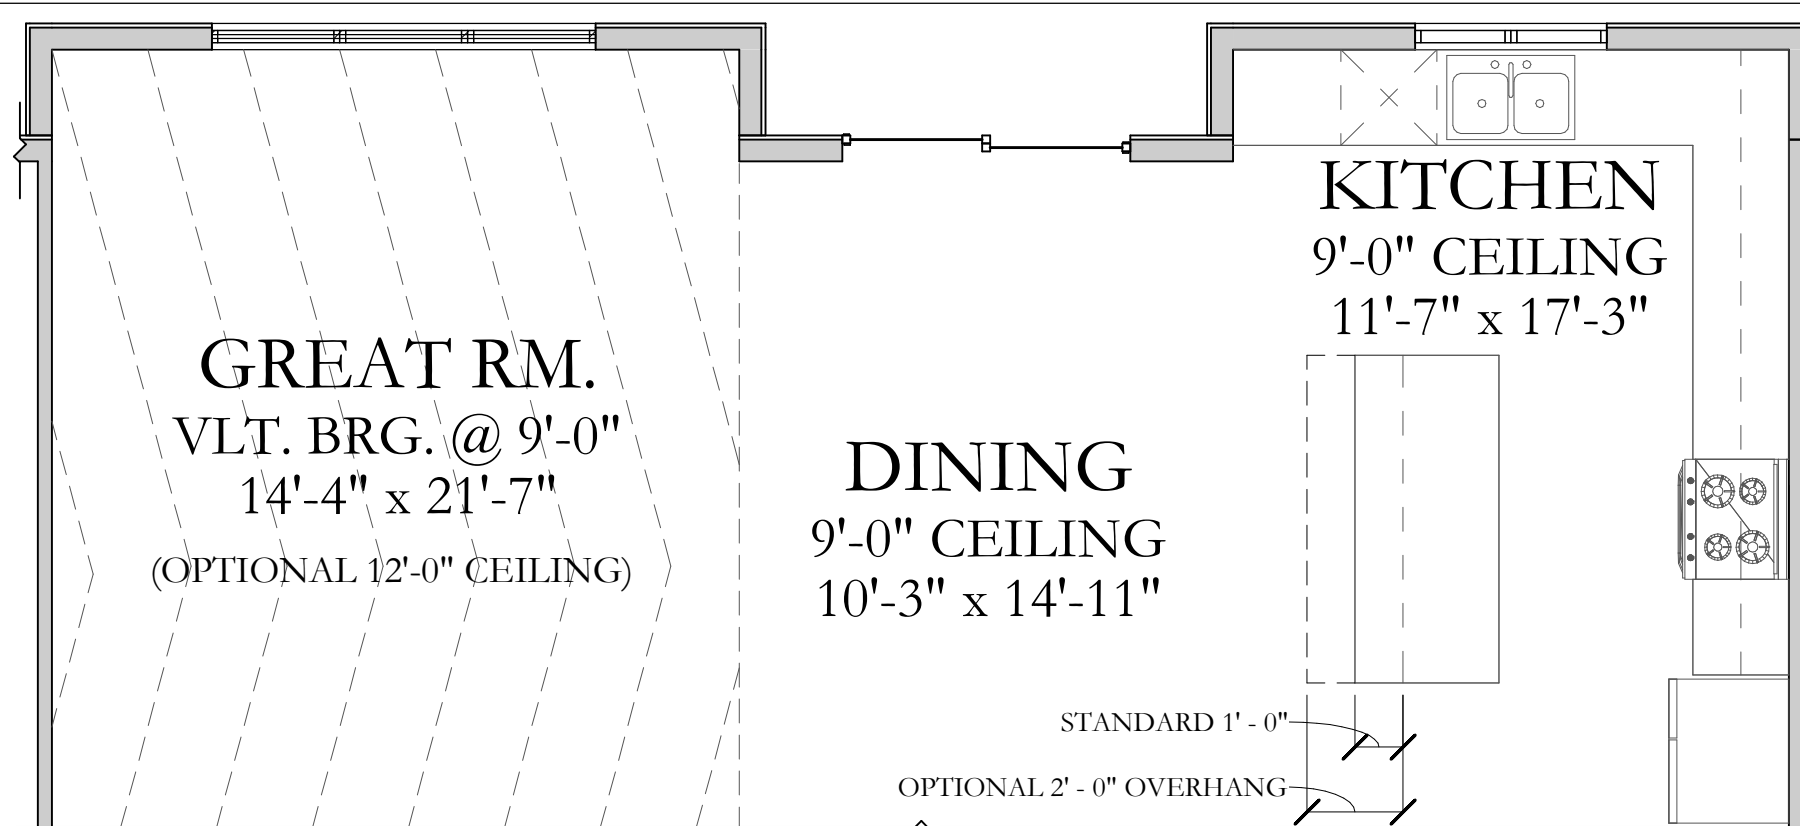

# Brook

OPTIONAL GREAT RM. POP-OUT  
(ADDS 35 SQFT TO MAIN LEVEL)

OPTIONAL KITCHEN POP-OUT  
(ADDS 29 SQFT TO MAIN LEVEL)

## MAIN LEVEL

### Square Footage:

BASEMENT:	1926 TO 1990 SQFT
MAIN FLOOR:	1807 TO 1872 SQFT
UPPER FLOOR:	

### Total Square Footage:

TOTAL FINISHED:	1807 - 1872 SQFT
TOTAL:	3733 - 3863 SQFT
WIDTH:	60'-0" TO 72'-0"
DEPTH:	43'-8" TO 48'-0"

Disclosure: Home SQFT--both finished and unfinished--are approximate and are subject to change. Please see sales agent for further information.