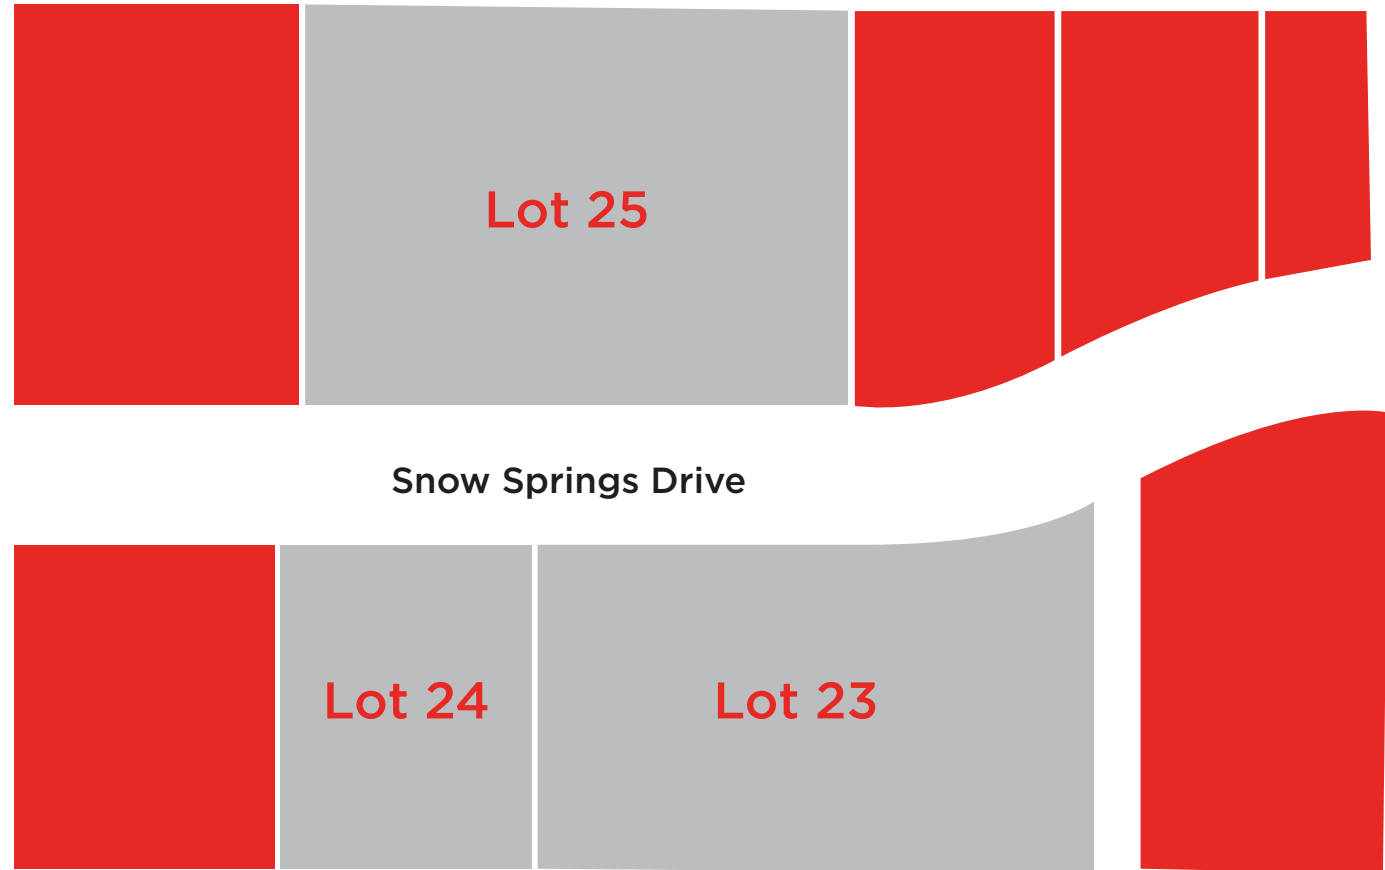

Sunset Meadows

1954 W Snow Springs Dr,
Lehi, Utah

Selling Homes & Lots Now

CALL SALES ASSOCIATE
FOR AVAILABILITY
206-422-4628

for sale

sold