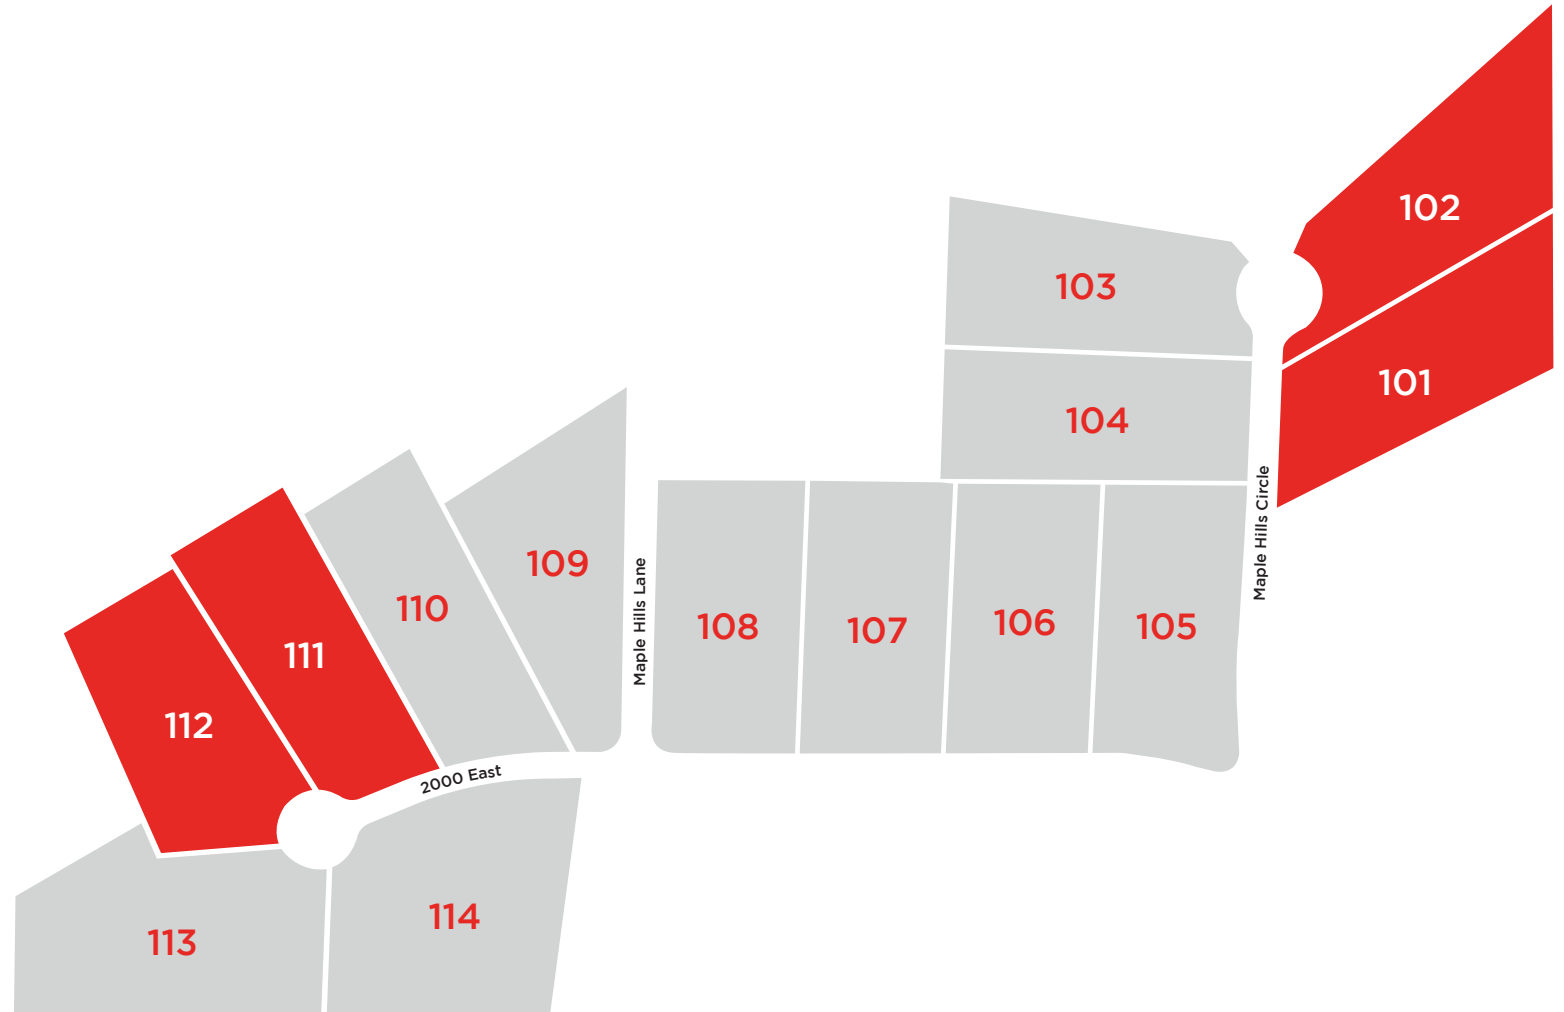

Maple Hills

Mapleton, UT

New Phase Now Open!

BEST LOTS WILL GO FAST

Call a Sales Associate for Availability

801-784-4442

 **For Sale**  **Sold**

©Copyright 2015 | No reproduction or other use of these plans may be made without the express written consent of the copyright holder. Visit us online at pattersonhomes.com