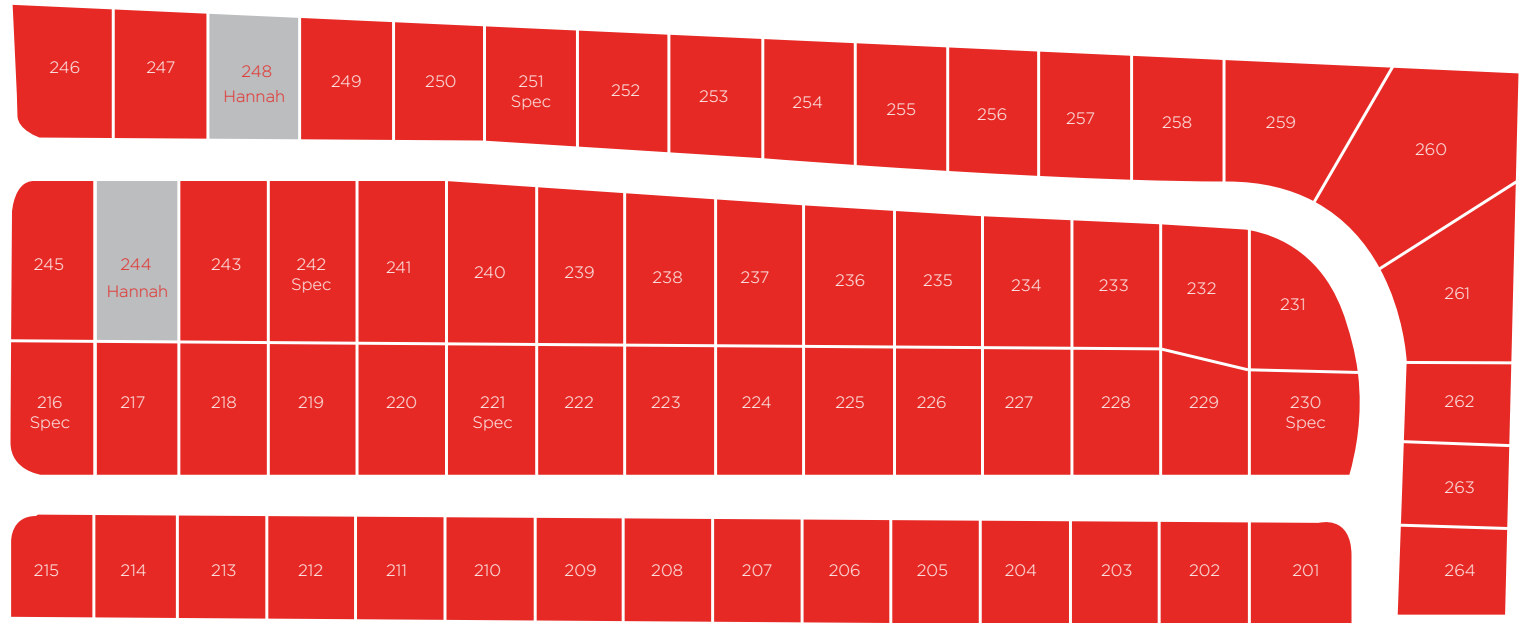

Sage Park

Phase 2
4982 North
Goosefoot Dr.
Eagle Mountain, Utah

Single-family Homes for Sale

Starting in the Mid
\$300,000's

CALL SALES ASSOCIATE
FOR AVAILABILITY

801-784-4442

amenities

- Luxury Home Sites
- Elite Location
- Close to Schools
- Spectacular Views
- Protective Covenants
- Lot Sizes as Large as 1/3 Acre