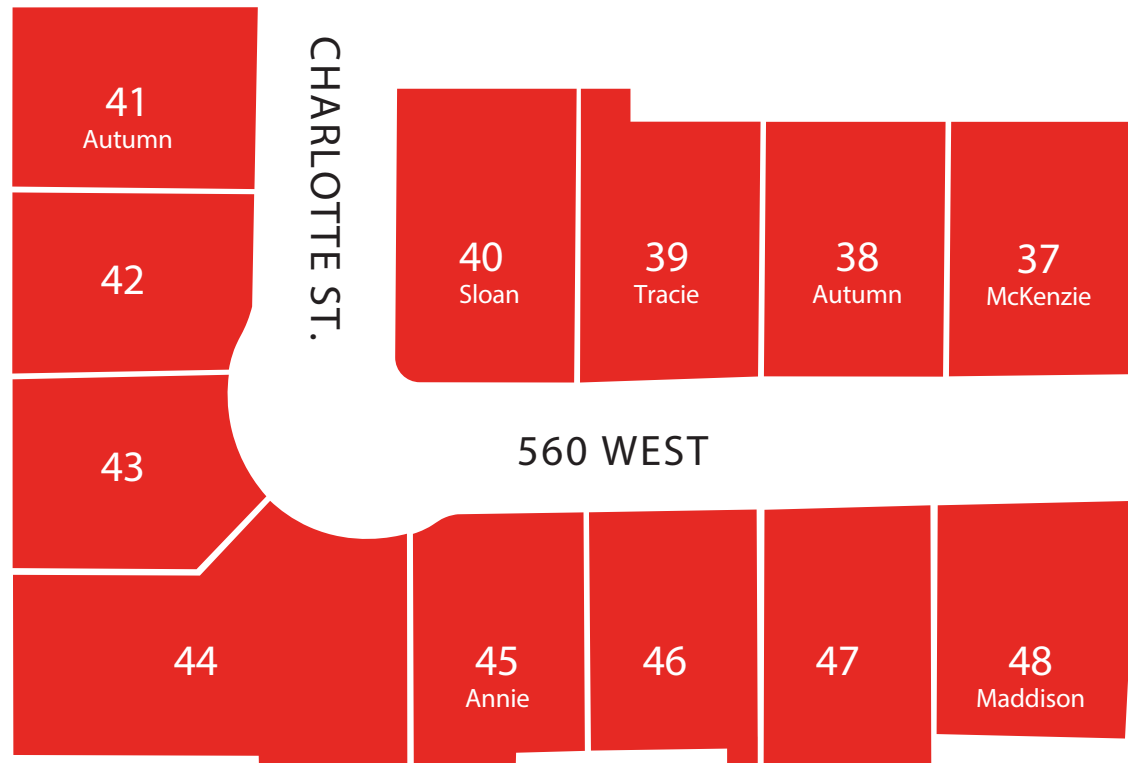

Hadfield Plat E

560 W Charlotte St
Lehi, Utah

Now Building!

BEST LOTS WILL GO FAST

Call a Sales Associate for Availability

801-784-4442

amenities

- Luxury Home Sites
- Elite Location
- Close to Schools
- Spectacular Views
- Protective Covenants